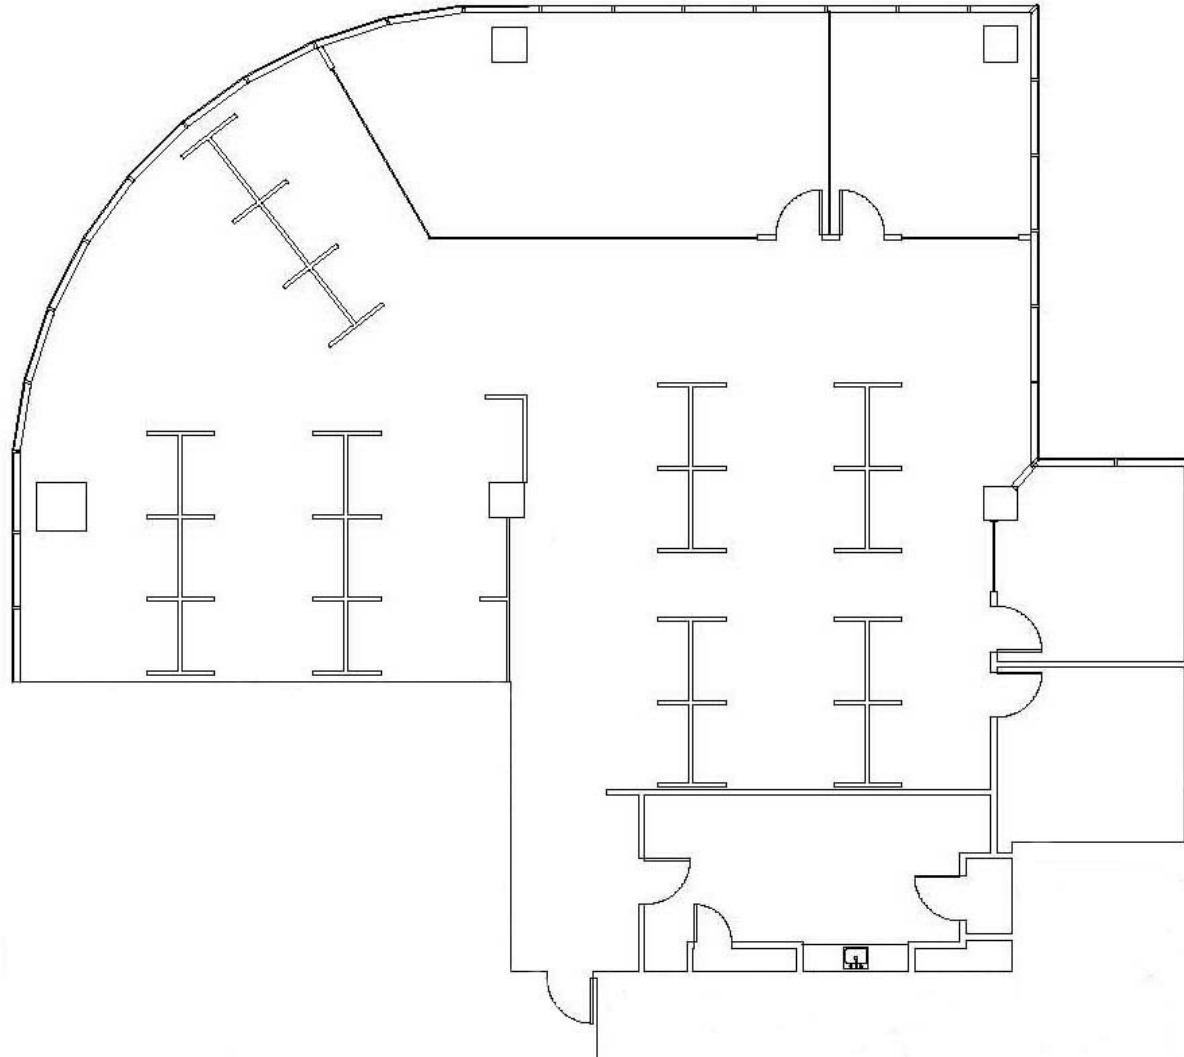

Suite 1630 - 4,176 SF

500 East Broward Boulevard, Fort Lauderdale, FL 33301

For Leasing Information, Contact:

Andrew Ackerman
aackerman@comreal.com

Timothy J. Talbot
ttalbot@comreal.com

Office: (954) 385-0000