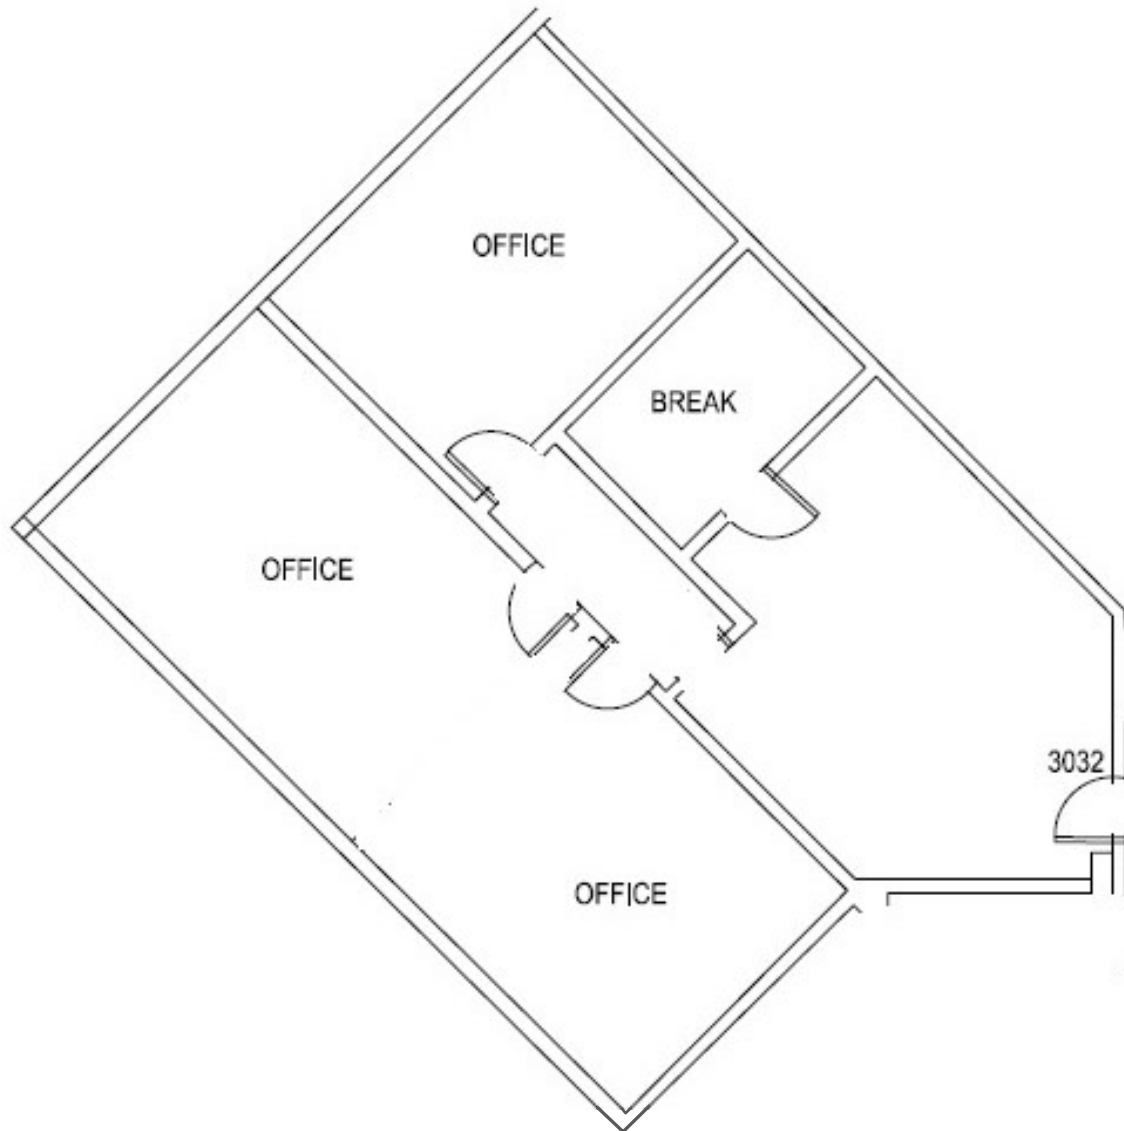

300 South Pine Island Road

300 South Pine Island Road, Plantation, FL 33324

Suite 3032 - 858 SF

FOR LEASING INFORMATION:

Andrew Ackerman | aackerman@comreal.com

954.385.0000