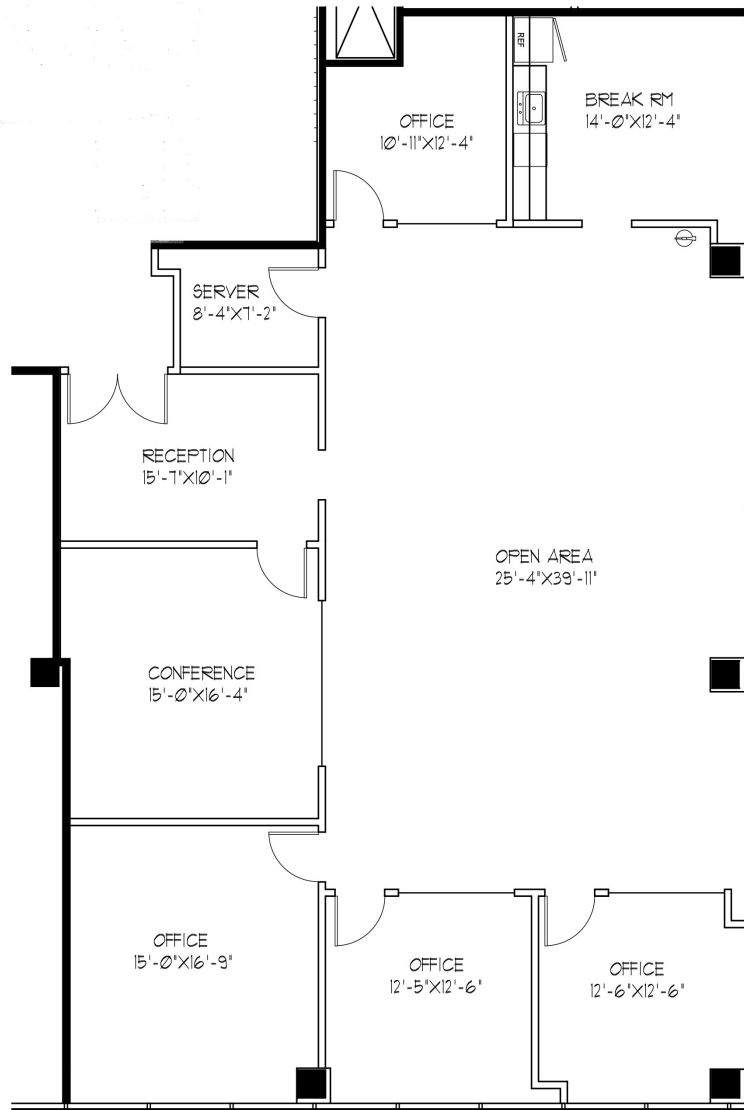

Lakeside Office Center

Suite 330 - 2,944 R.S.F

FLOOR LEGEND

LAKESIDE OFFICE CENTER
600 NORTH PINE ISLAND ROAD, PLANTATION, FL 33324

For leasing information, please contact:
Sandra Andersen
954.385.0000
sandersen@comreal.com