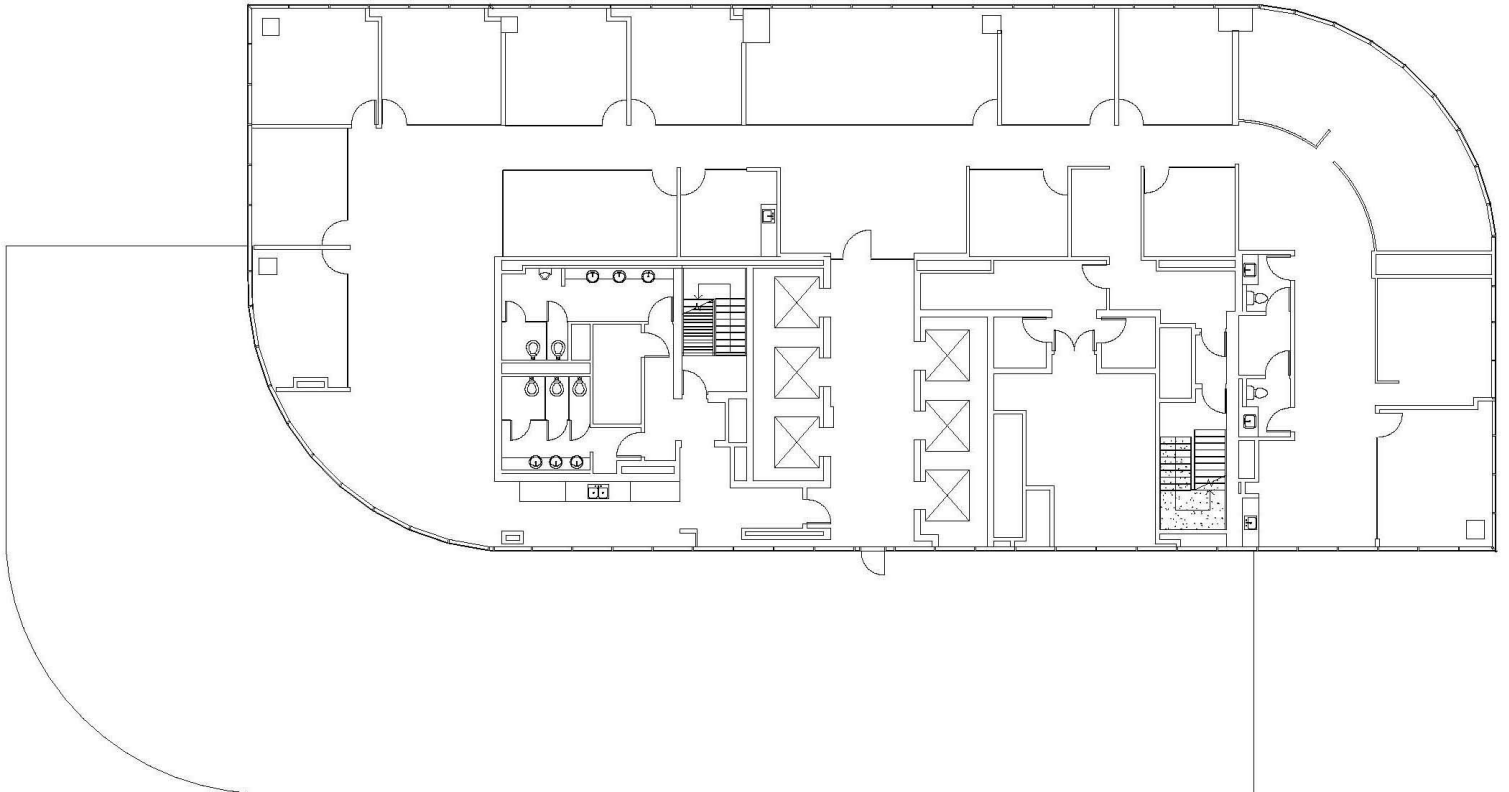

Broward Financial Centre

500 East Broward Boulevard, Fort Lauderdale, FL 33301

Suite 1900 - 8,789 SF

FOR LEASING INFORMATION:

Timothy J. Talbot | ttalbot@comreal.com

Andrew Ackerman | aackerman@comreal.com