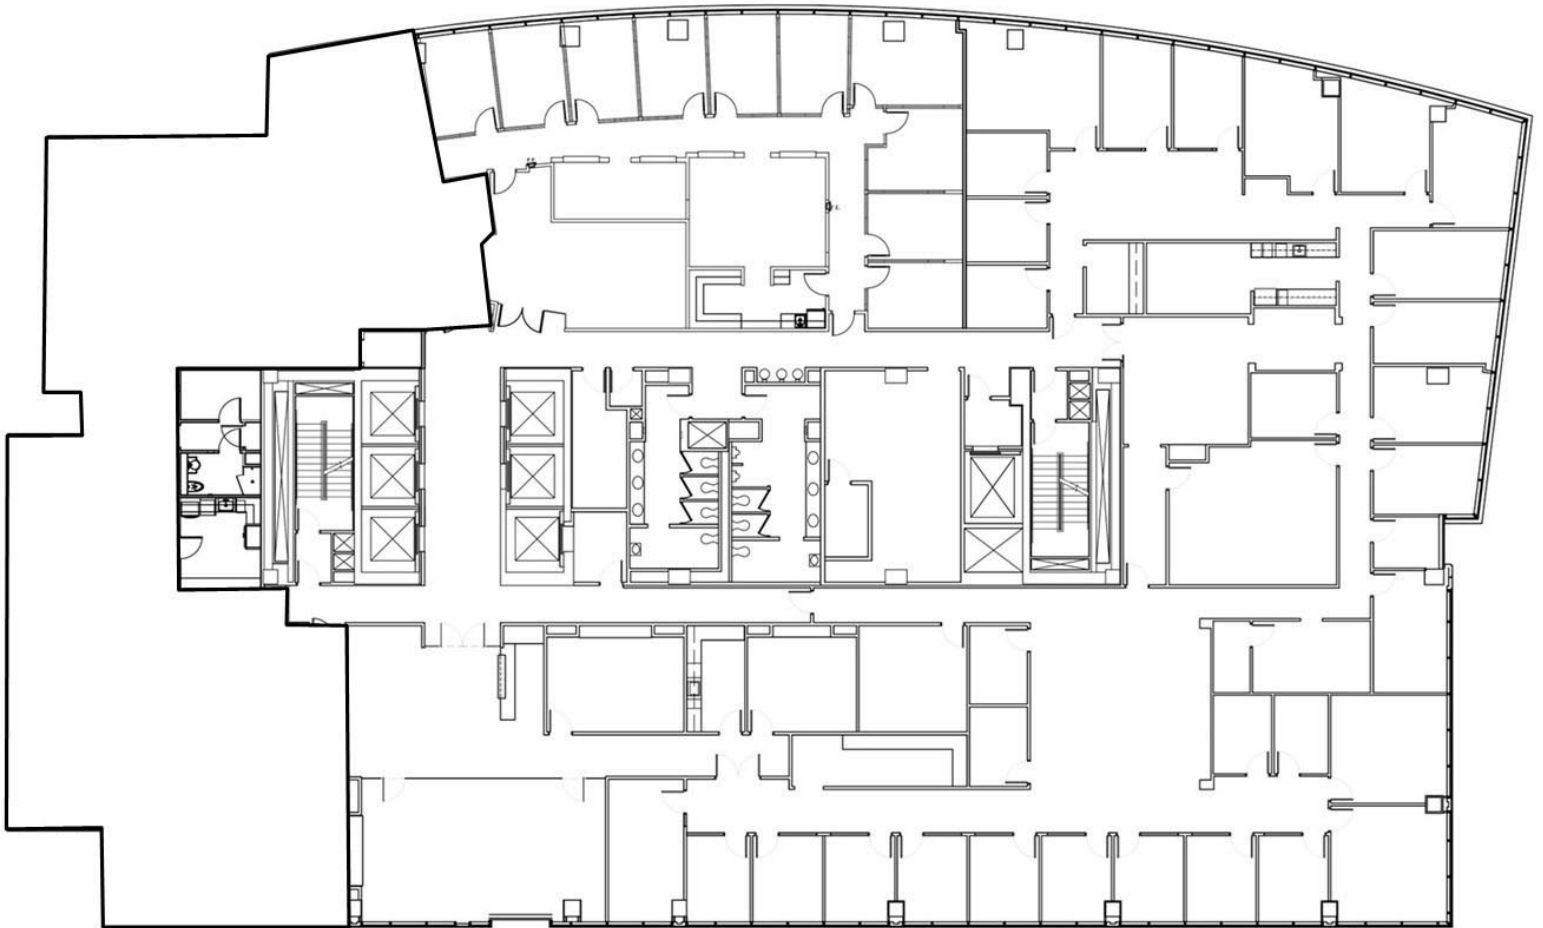

Las Olas Centre II

350 East Las Olas Boulevard, Fort Lauderdale, FL 33301

Suite 1410/1420 - 17,462 SF

[VTS Market Listing](#)

FOR LEASING INFORMATION:

Timothy J. Talbot | ttalbot@comreal.com

Andrew Ackerman | aackerman@comreal.com