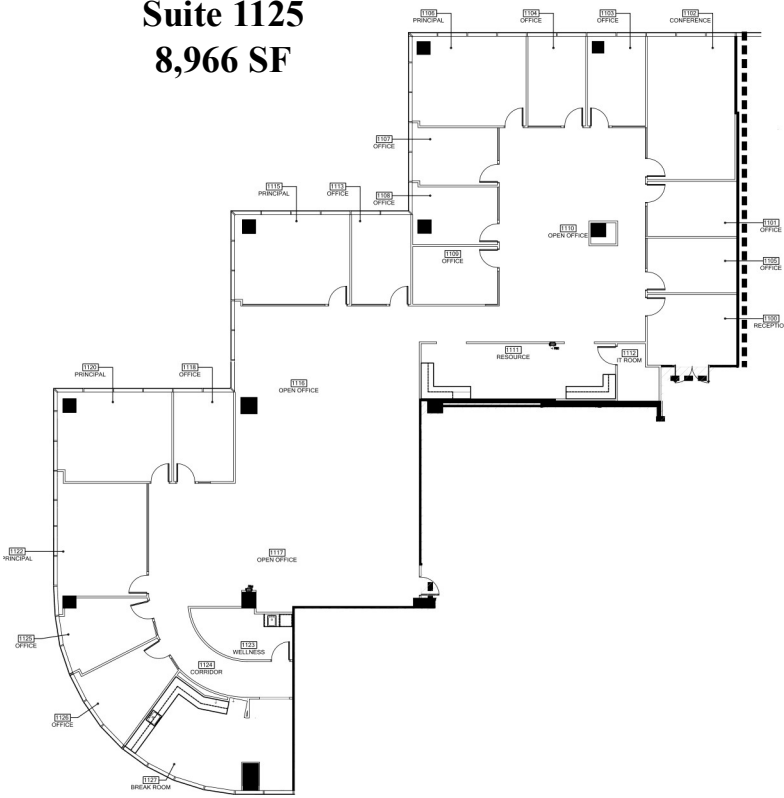

Broward Financial Centre

500 East Broward Boulevard, Fort Lauderdale, FL 33301

Suite 1125
8,966 SF

Suite 1110
7,442 SF

Suite 1110/1125 - 16,408 SF

FOR LEASING INFORMATION:

Timothy J. Talbot | ttalbot@comreal.com