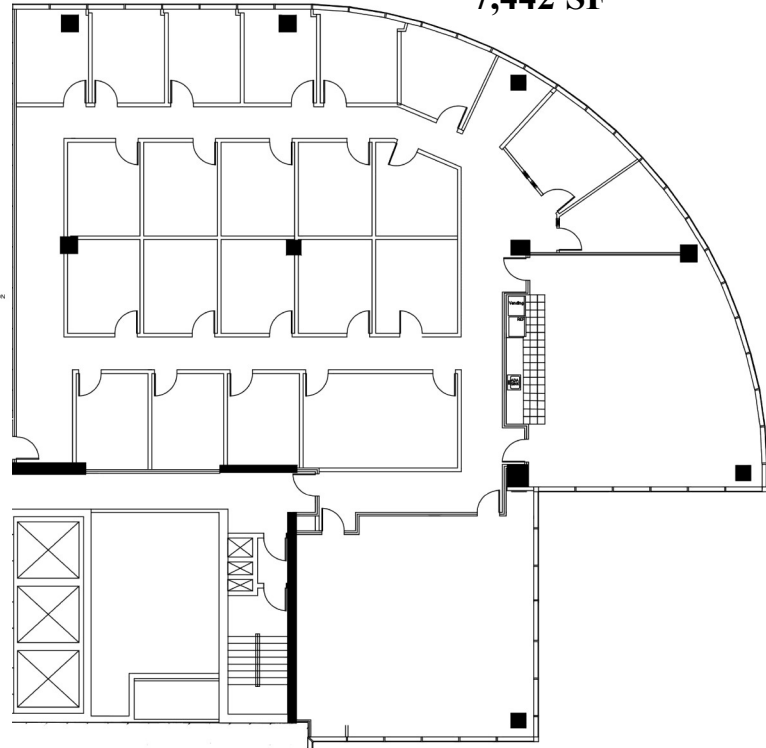

Broward Financial Centre

500 East Broward Boulevard, Fort Lauderdale, FL 33301

Suite 1125
8,966 SF

Suite 1110
7,442 SF

Suite 1110/1125 - 16,408 SF

FOR LEASING INFORMATION:

Timothy J. Talbot | ttalbot@comreal.com