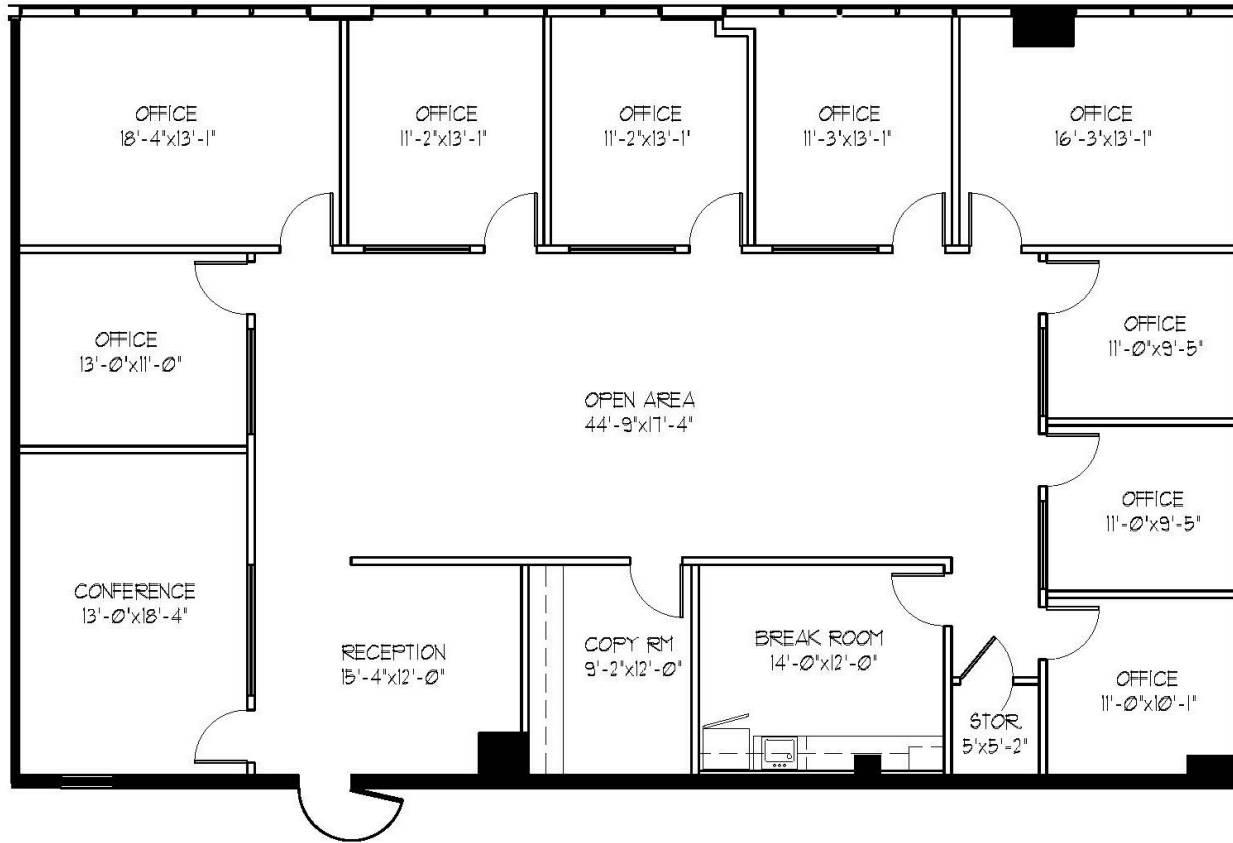

Commercial Place II

SUITE 320 - 3,616 R.S.F

FLOOR LEGEND

For leasing information, please contact:

Sandra Andersen
954.385.0000
sandersen@comreal.com

COMMERCIAL PLACE II
3250 W. COMMERCIAL BLVD., FORT LAUDERDALE, FL 33309