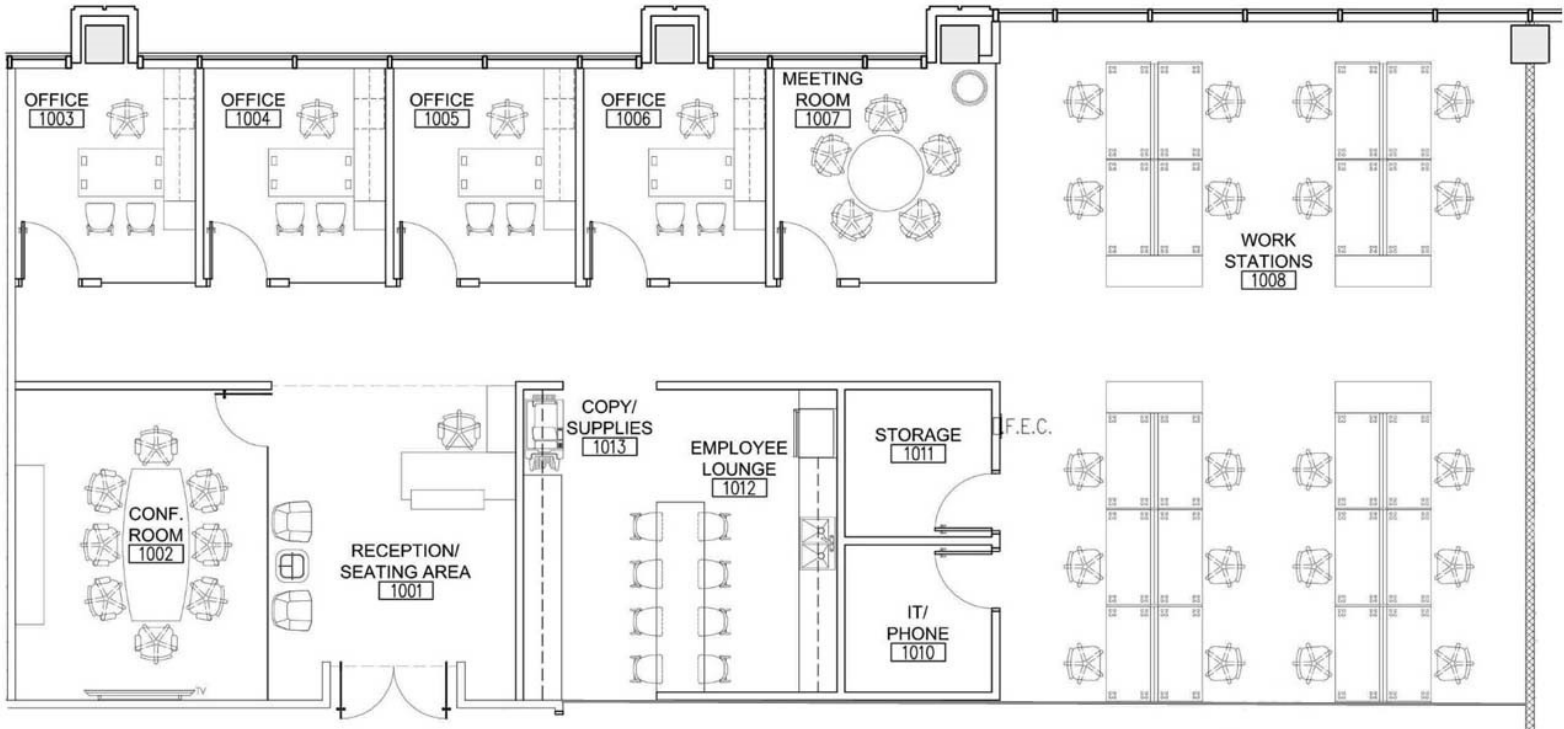

Las Olas Centre I

450 East Las Olas Boulevard, Fort Lauderdale, FL 33301

**Suite 1050 - 3,460 SF
SPEC**

[VTS Market Listing](#)

FOR LEASING INFORMATION:

Timothy J. Talbot | ttalbot@comreal.com

Andrew Ackerman | aackerman@comreal.com