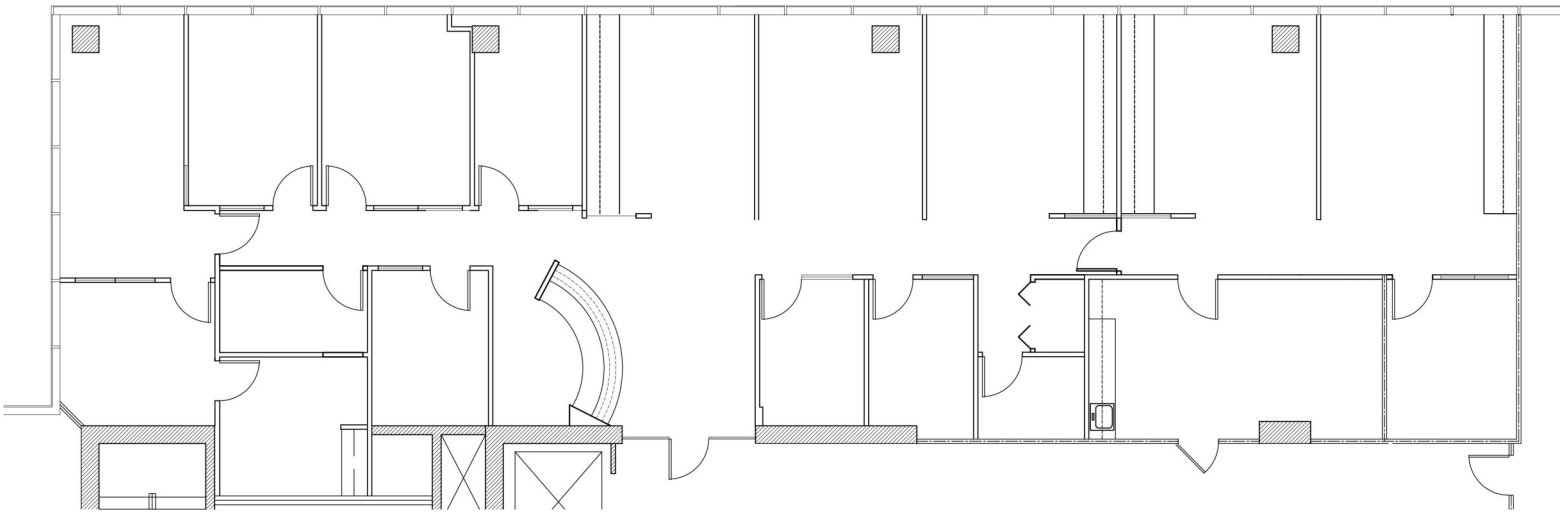

Broward Financial Centre

500 East Broward Boulevard Fort Lauderdale, FL 33394

Suite 1650 - 4,285 SF

FOR LEASING INFORMATION:

Timothy J. Talbot | ttalbot@comreal.com

Andrew Ackerman | aackerman@comreal.com

954.385.0000