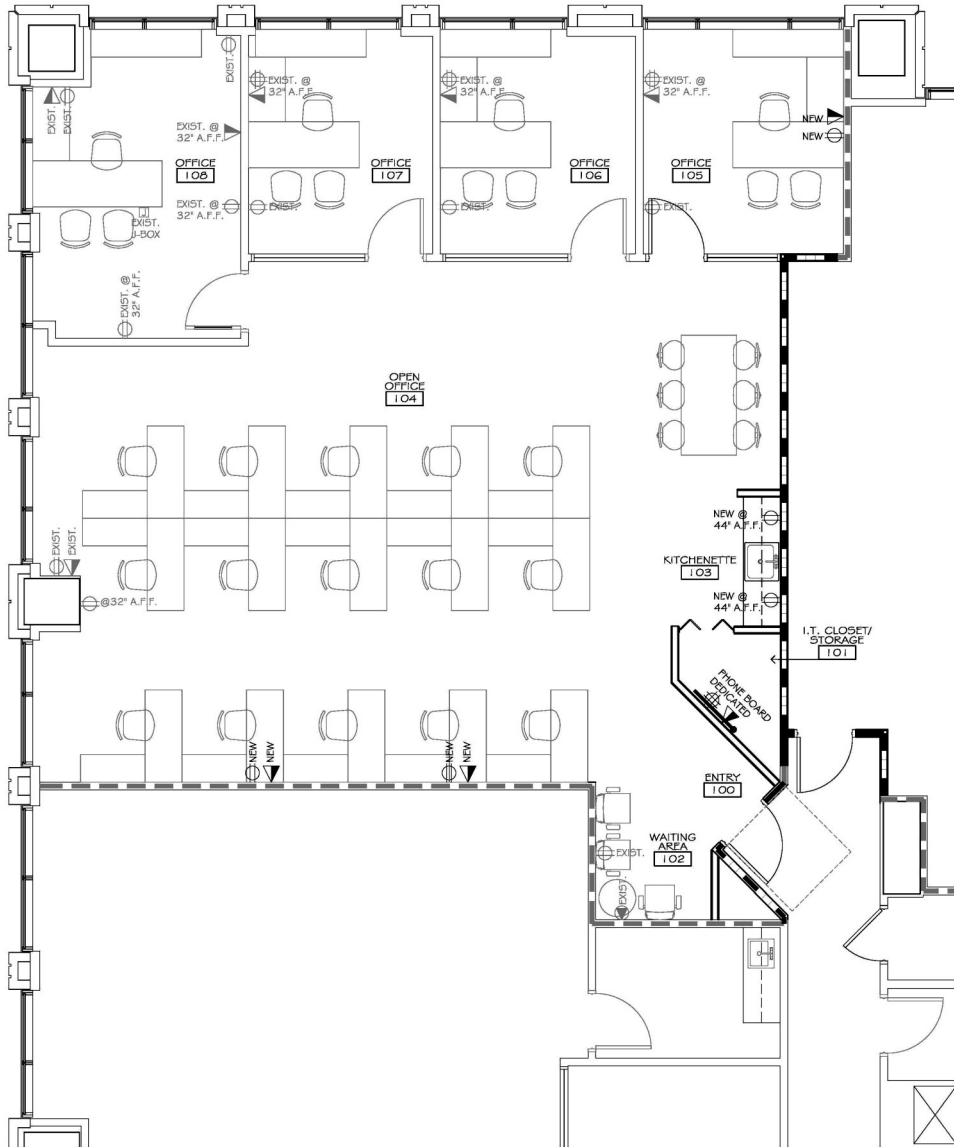

Bank of America Plaza at Las Olas City Centre

401 East Las Olas Boulevard, Fort Lauderdale, FL 33301

Suite 1130 - 2,148 SF

Spec Plan

[VTS Market Listing](#)

FOR LEASING INFORMATION:

Timothy J. Talbot | ttalbot@comreal.com