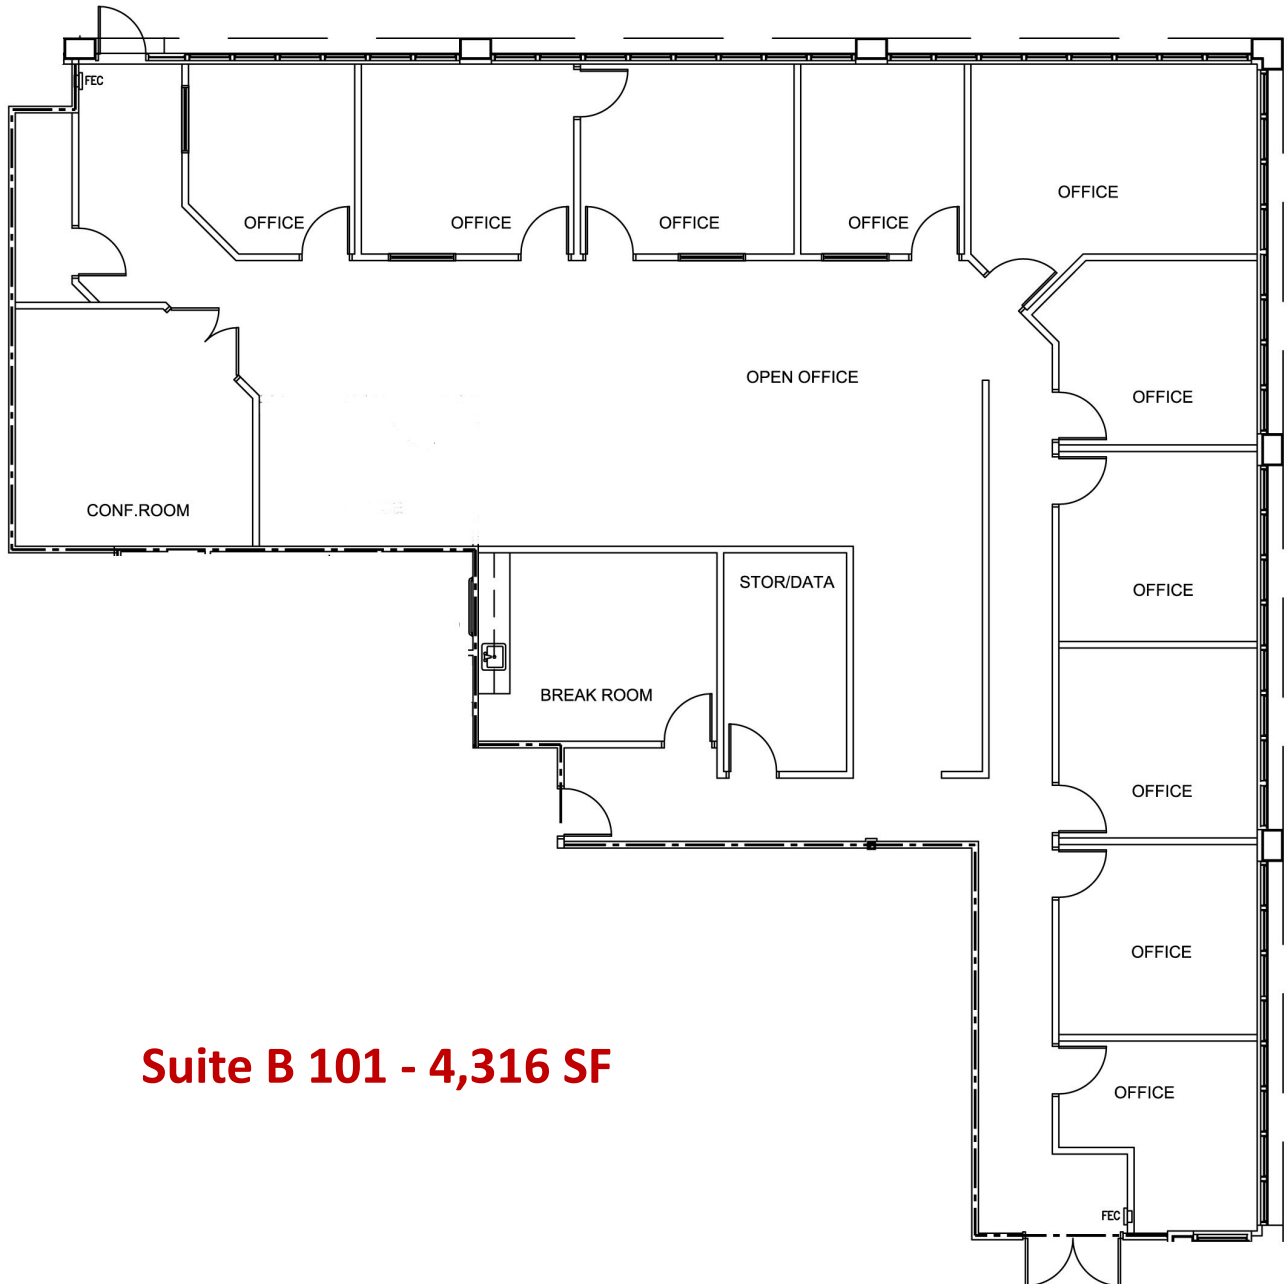

Atrium Office Park

851-865 SW 78th Avenue, Plantation FL 33324

Suite B 101 - 4,316 SF

FOR LEASING INFORMATION:

Timothy J. Talbot | ttalbot@comreal.com

Andrew Ackerman | aackerman@comreal.com

954.385.0000