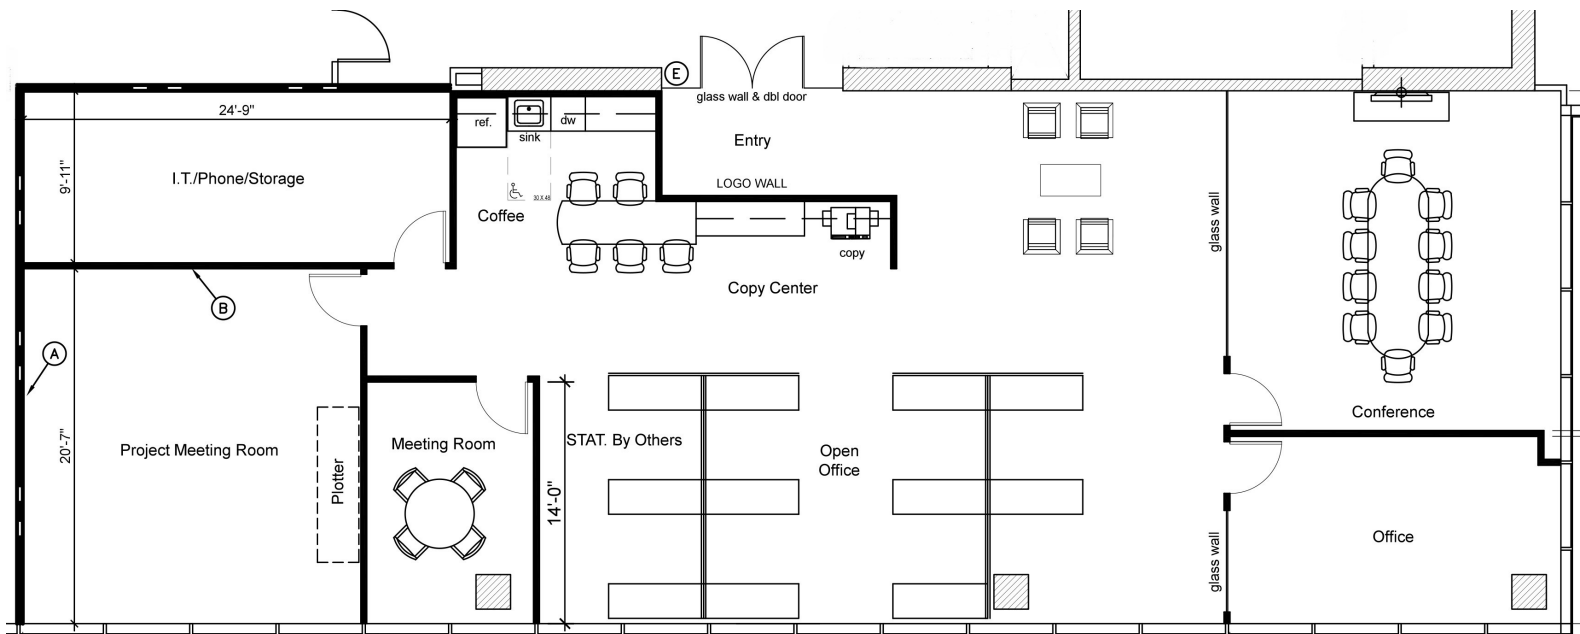

Broward Financial Centre

500 East Broward Boulevard Fort Lauderdale, FL 33394

Suite 1350- 3,276 SF

FOR LEASING INFORMATION:

Timothy J. Talbot | ttalbot@comreal.com

Andrew Ackerman | aackerman@comreal.com

954.385.0000