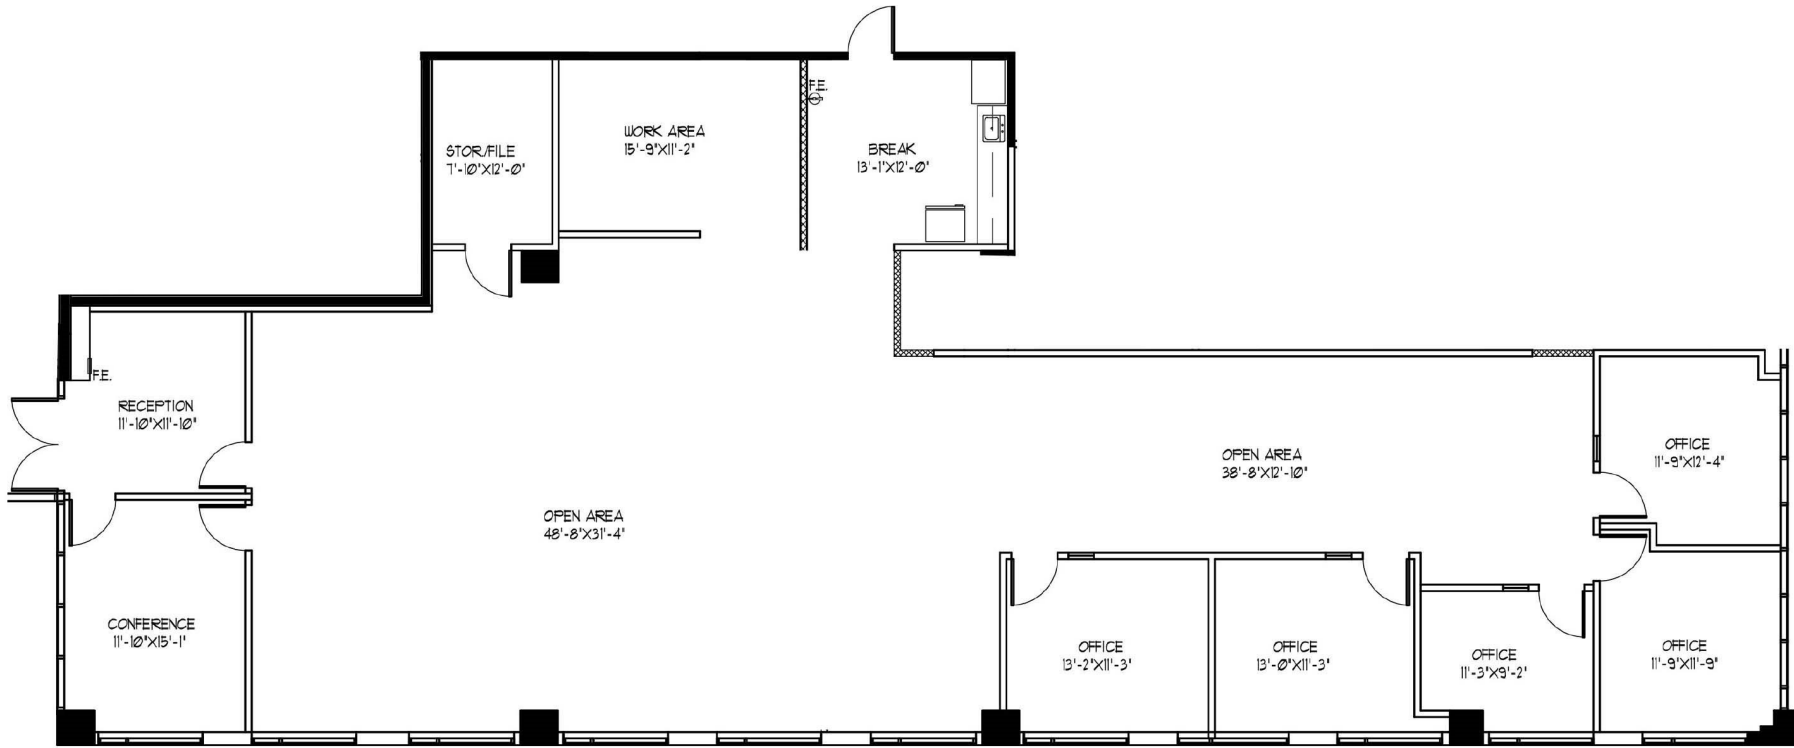

Commercial Place I

SUITE 180 - 4,184 R.S.F

FLOOR LEGEND

For leasing information, please contact:

Sandra Andersen
954.385.0000
sandersen@comreal.com

COMMERCIAL PLACE I
3230 W. COMMERCIAL BLVD., FORT LAUDERDALE, FL 33309