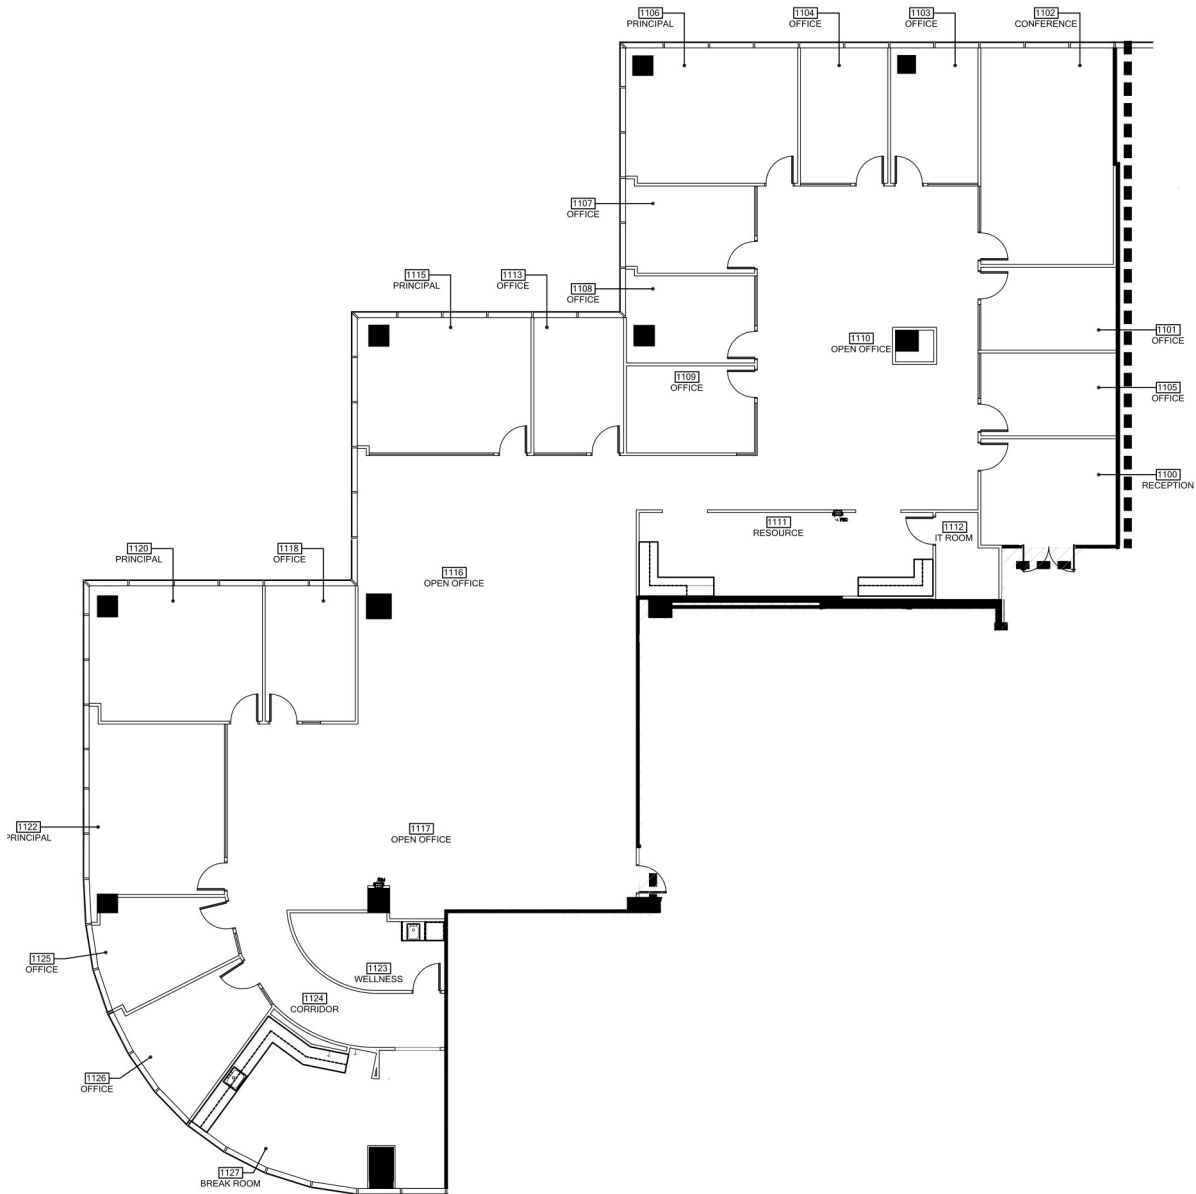

Broward Financial Centre

500 East Broward Boulevard, Fort Lauderdale, FL 33301

Suite 1125 - 8,966 SF

FOR LEASING INFORMATION:

Timothy J. Talbot | ttalbot@comreal.com

Andrew Ackerman | aackerman@comreal.com