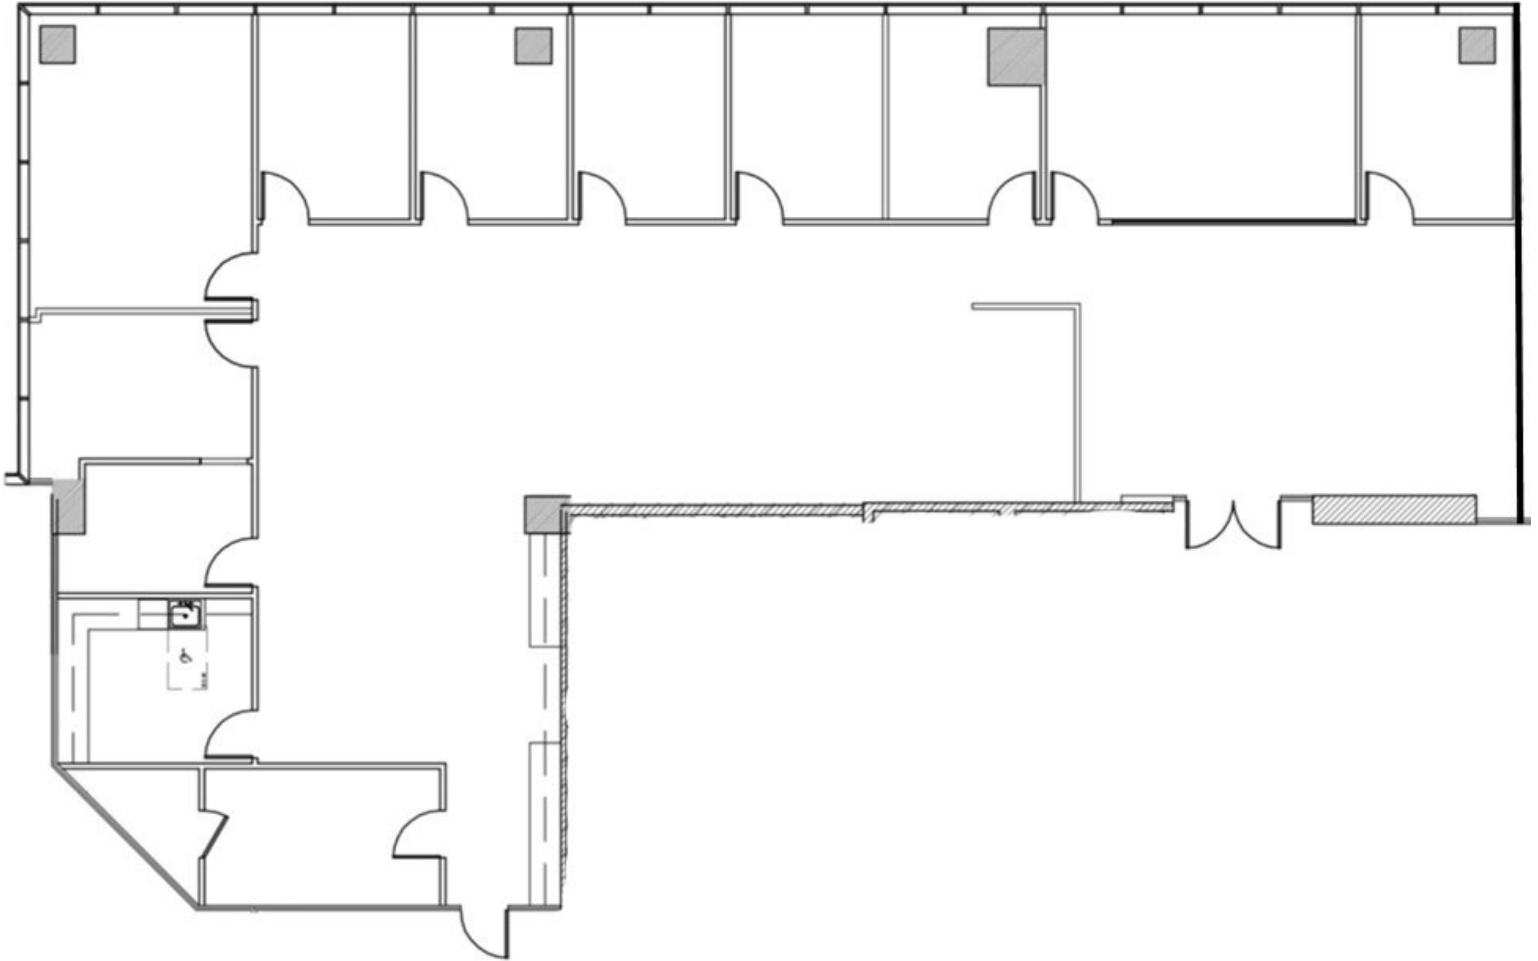

Broward Financial Centre

500 East Broward Boulevard, Fort Lauderdale, FL 33301

Suite 1800 - 4,777 SF

FOR LEASING INFORMATION:

Timothy J. Talbot | ttalbot@comreal.com

Andrew Ackerman | aackerman@comreal.com