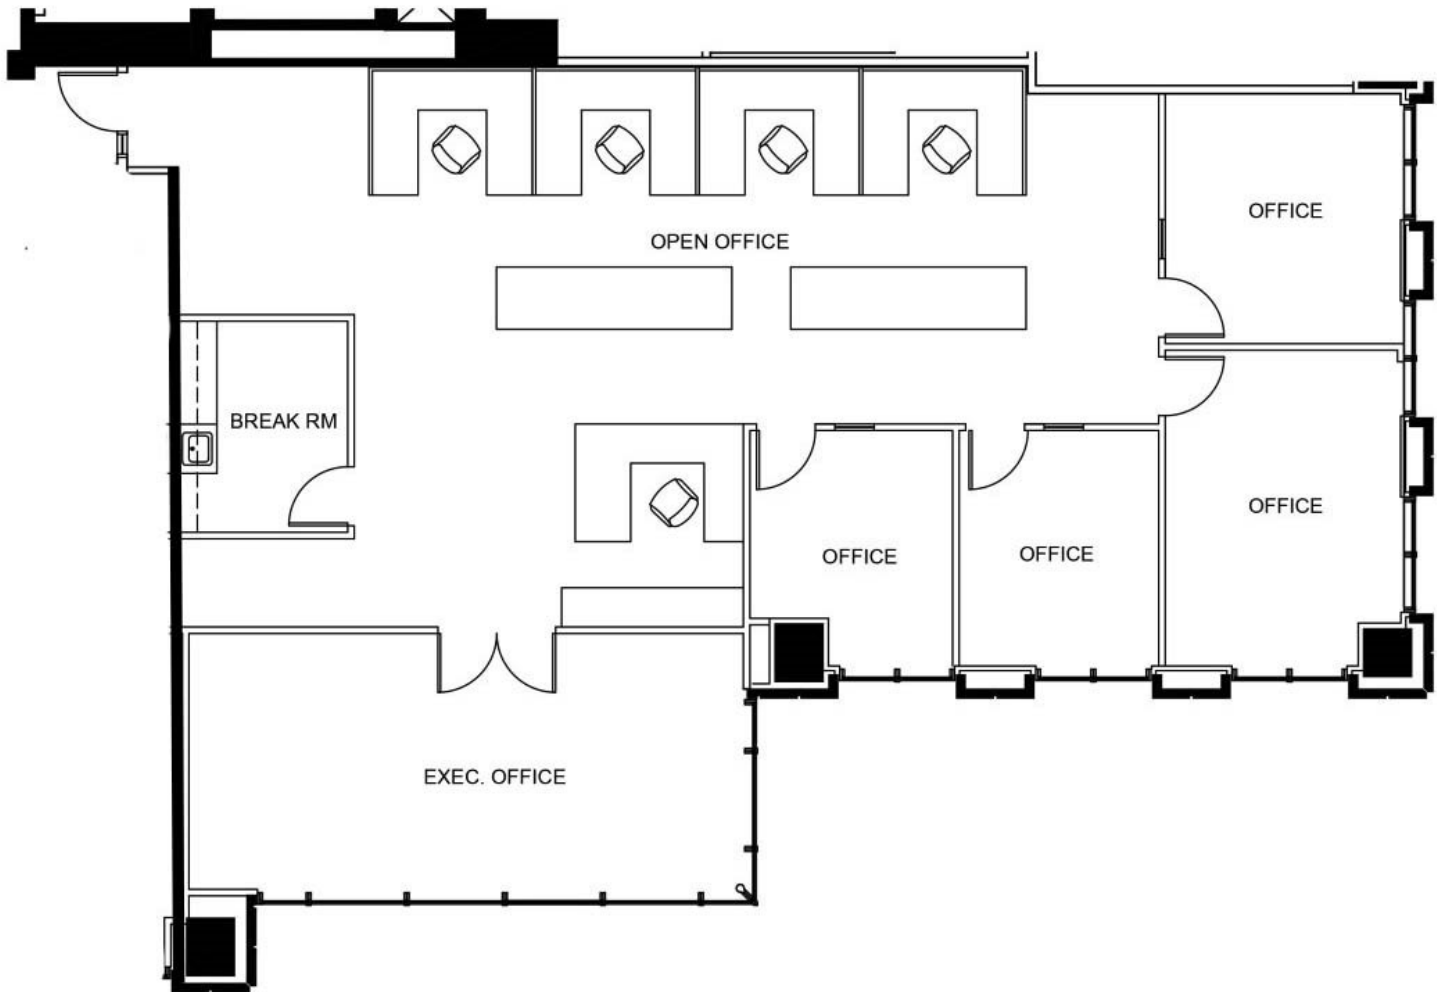

Bank of America Plaza at Las Olas City Centre

401 East Las Olas Fort Lauderdale, FL 33301

Suite 1710 - 2,739 SF

[VTS Market Listing](#)

FOR LEASING INFORMATION:

Timothy J. Talbot | ttalbot@comreal.com

Andrew Ackerman | aackerman@comreal.com