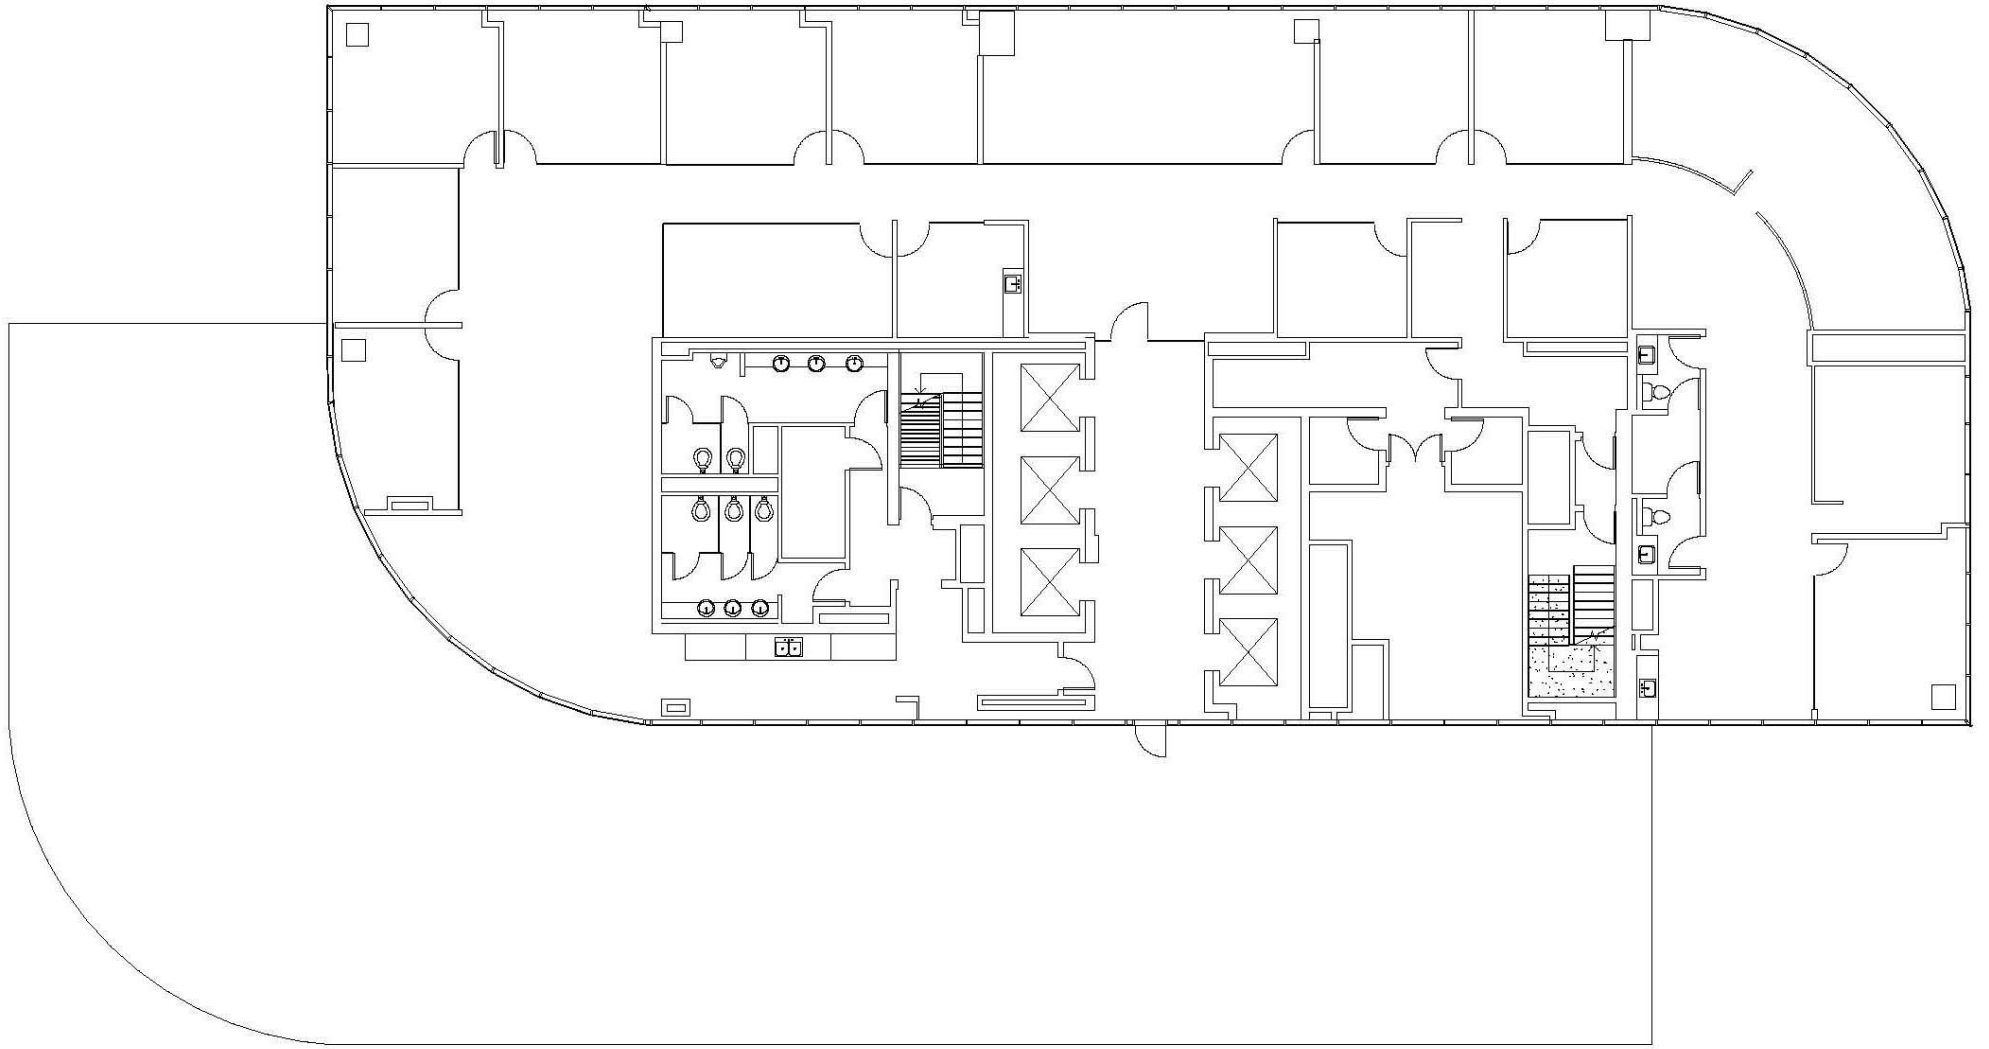

Suite 1900 - 8,789 SF

500 East Broward Boulevard, Fort Lauderdale, FL 33301

For Leasing Information, Contact:

Andrew Ackerman
aackerman@comreal.com

Timothy J. Talbot
ttalbot@comreal.com

Office: (954) 385-0000