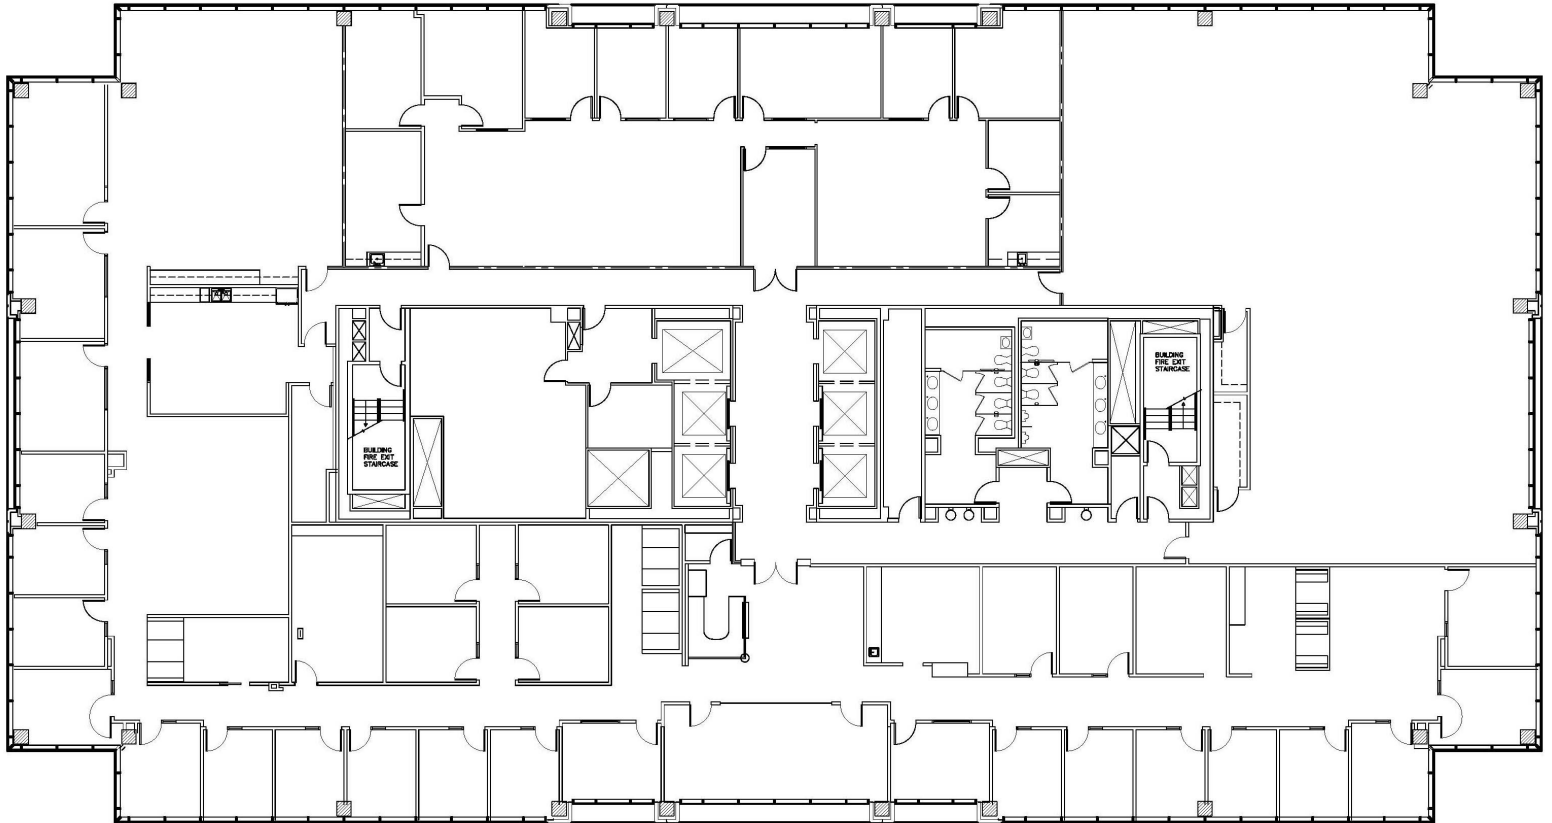

Las Olas Centre I

450 East Las Olas Boulevard, Fort Lauderdale, FL 33301

7th Floor - 22,353 SF

[VTS Market Listing](#)

FOR LEASING INFORMATION:

Timothy J. Talbot | ttalbot@comreal.com

Andrew Ackerman | aackerman@comreal.com