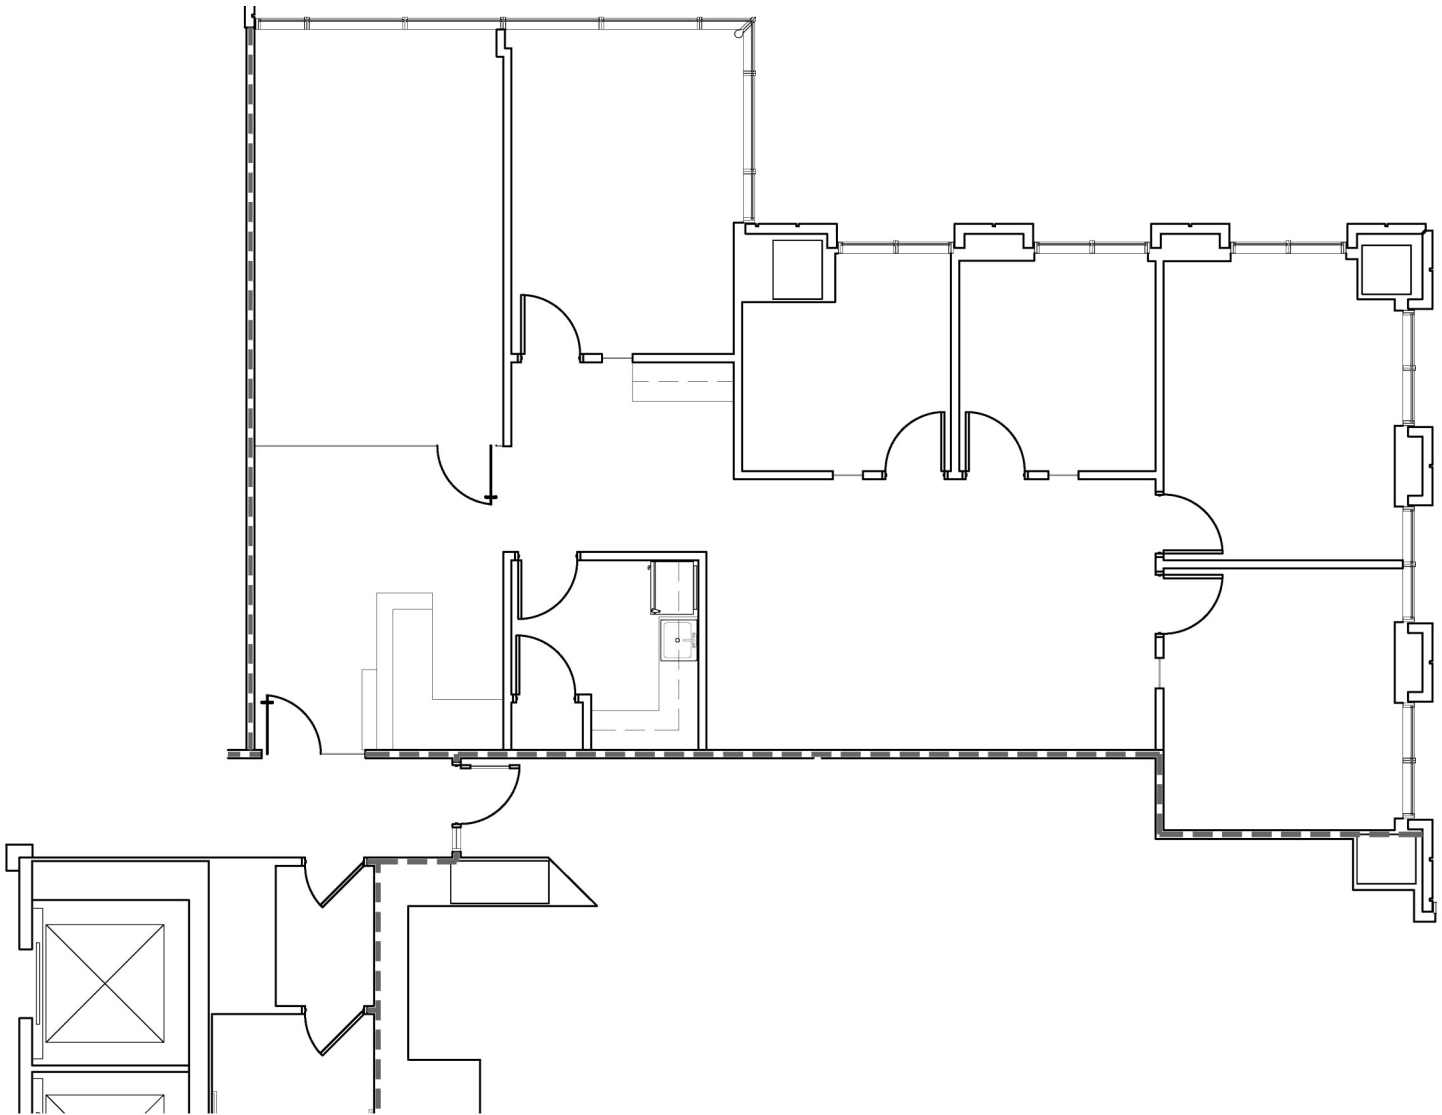

# Bank of America Plaza at Las Olas City Centre

401 East Las Olas Boulevard, Fort Lauderdale, FL 33301

**Suite 1510 - 2,240 SF**

[VTS Market Listing](#)

FOR LEASING INFORMATION:

Timothy J. Talbot | [ttalbot@comreal.com](mailto:ttalbot@comreal.com)