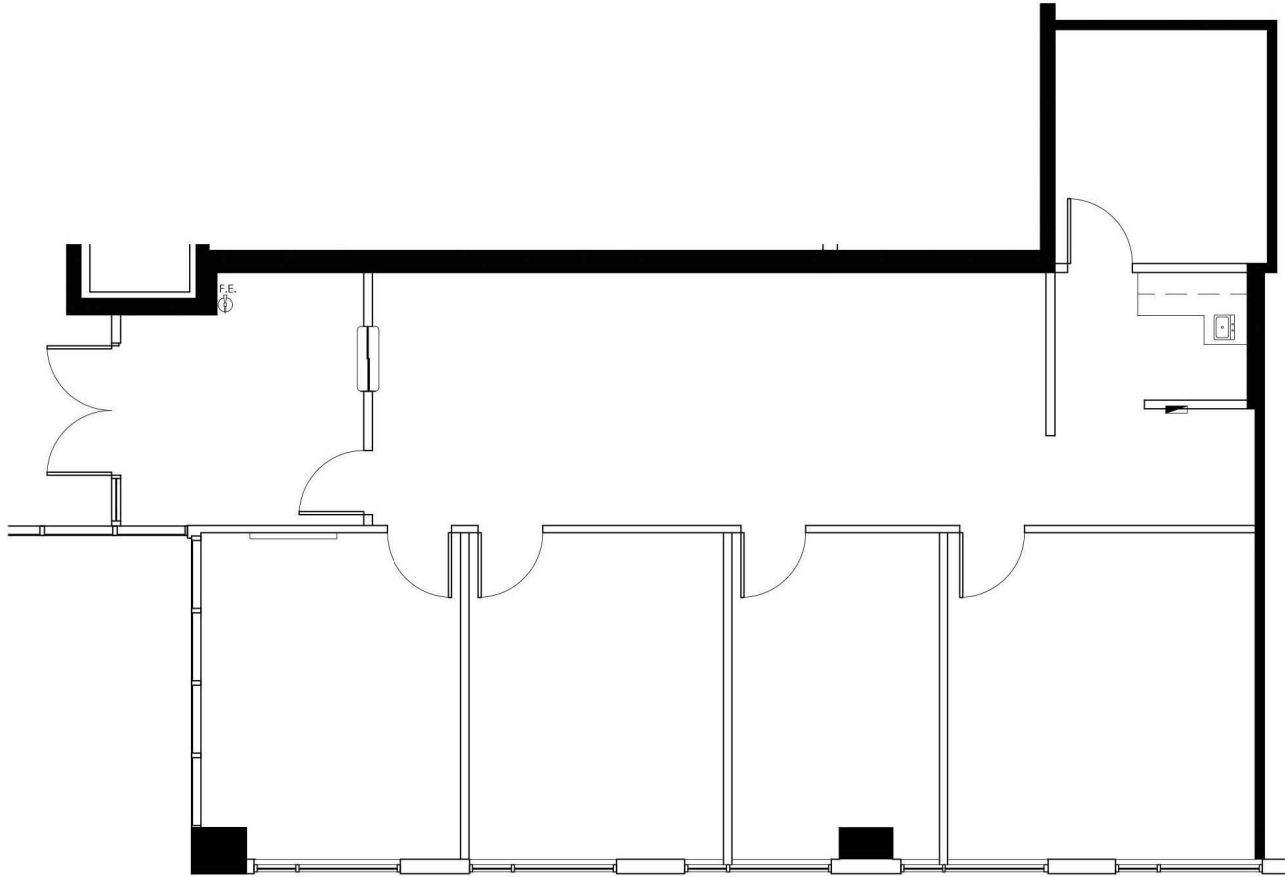

# Commercial Place I

SUITE 290 - 1,782 R.S.F

**FLOOR LEGEND**

COMMERCIAL PLACE I  
3230 W. COMMERCIAL BLVD., FORT LAUDERDALE, FL 33309

For leasing information, please contact:

Sandra Andersen  
954.385.0000  
sandersen@comreal.com