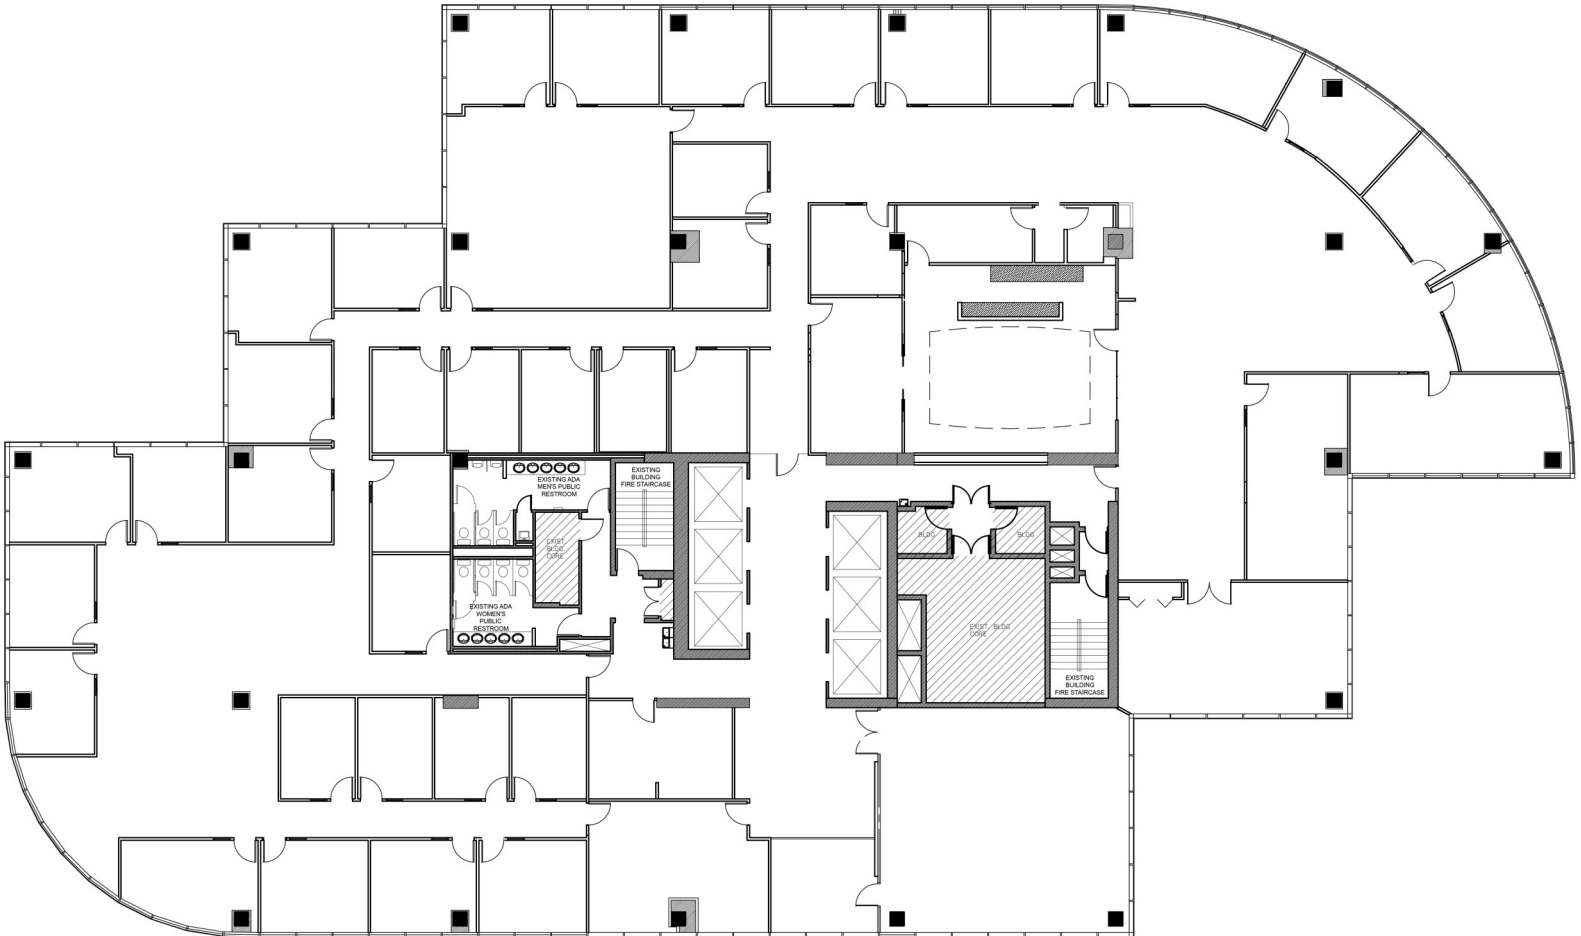

Broward Financial Centre

500 East Broward Boulevard Fort Lauderdale, FL 33394

Suite 1200 - 20,475 SF

FOR LEASING INFORMATION:

Timothy J. Talbot | ttalbot@comreal.com

Andrew Ackerman | aackerman@comreal.com