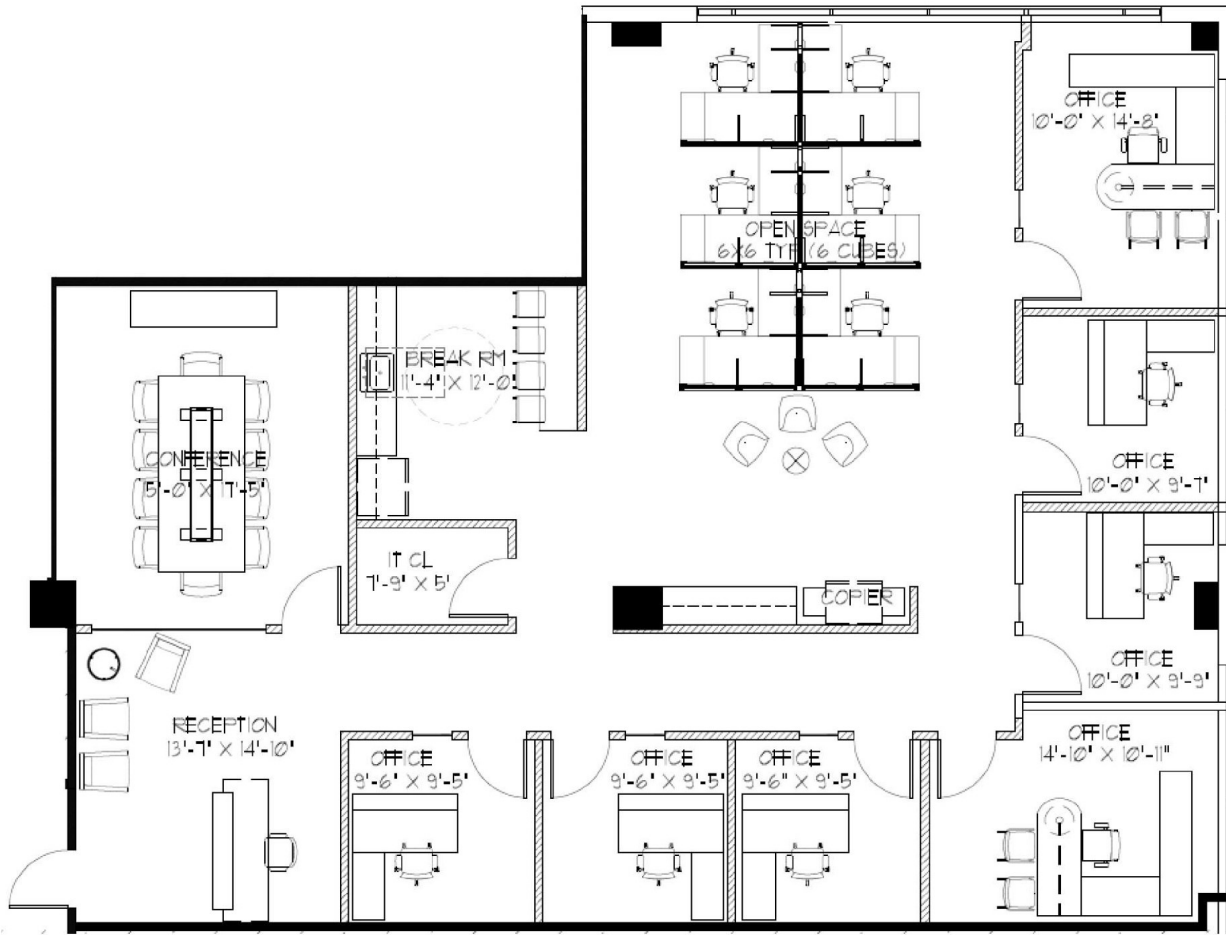

Commercial Place I

SUITE 380 - 2,892 R.S.F

Spec Plan

FLOOR LEGEND

COMMERCIAL PLACE I
3230 W. COMMERCIAL BLVD., FORT LAUDERDALE, FL 33309

For leasing information, please contact:

Sandra Andersen
954.385.0000
sandersen@comreal.com