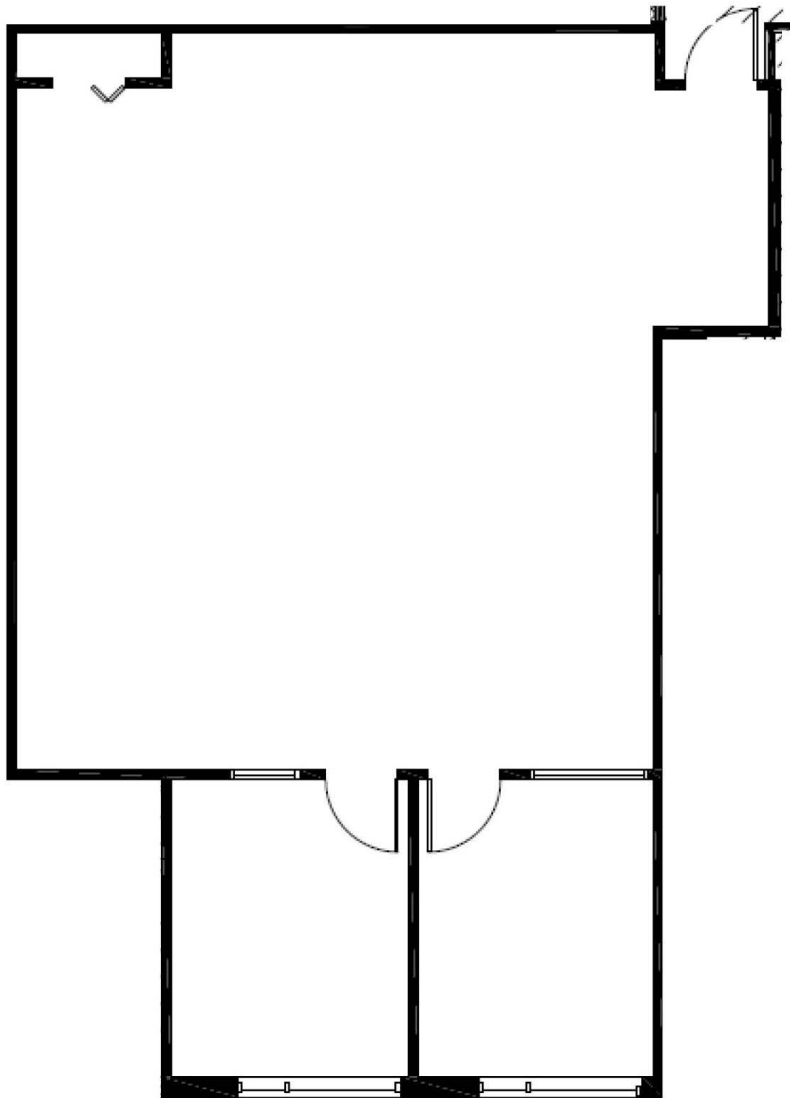

Commercial Place I

SUITE 320 - 1,368 R.S.F

FLOOR LEGEND

COMMERCIAL PLACE I
3230 W. COMMERCIAL BLVD., FORT LAUDERDALE, FL 33309

For leasing information, please contact:

Sandra Andersen
954.385.0000
sandersen@comreal.com