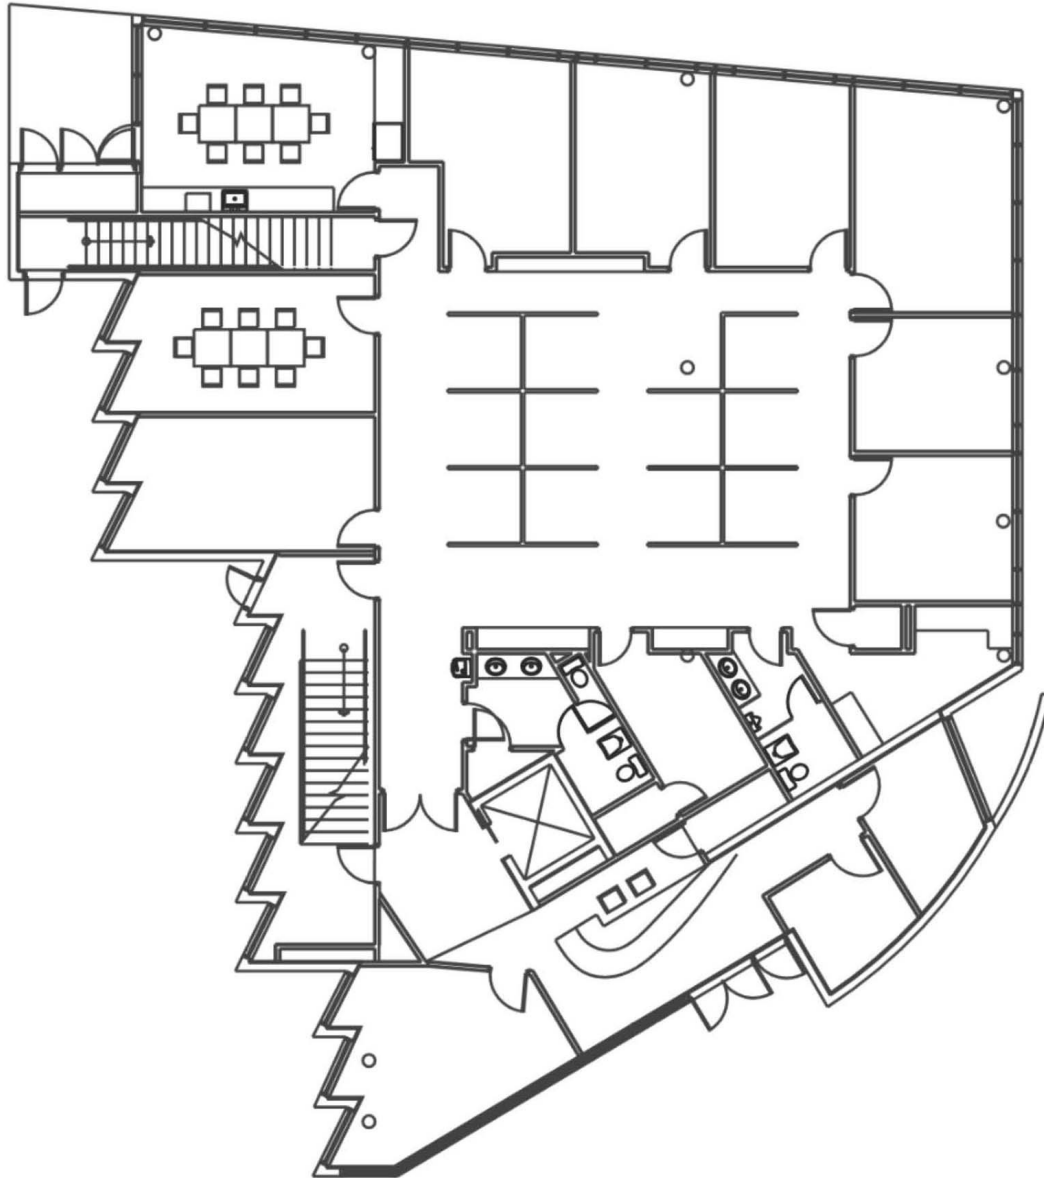

Village Plaza

1455 North Park Drive, Weston, FL 33326

First Floor - 5,409 SF

FOR LEASING INFORMATION:

Andrew Ackerman | aackerman@comreal.com

Timothy J. Talbot | ttalbot@comreal.com

954.385.0000