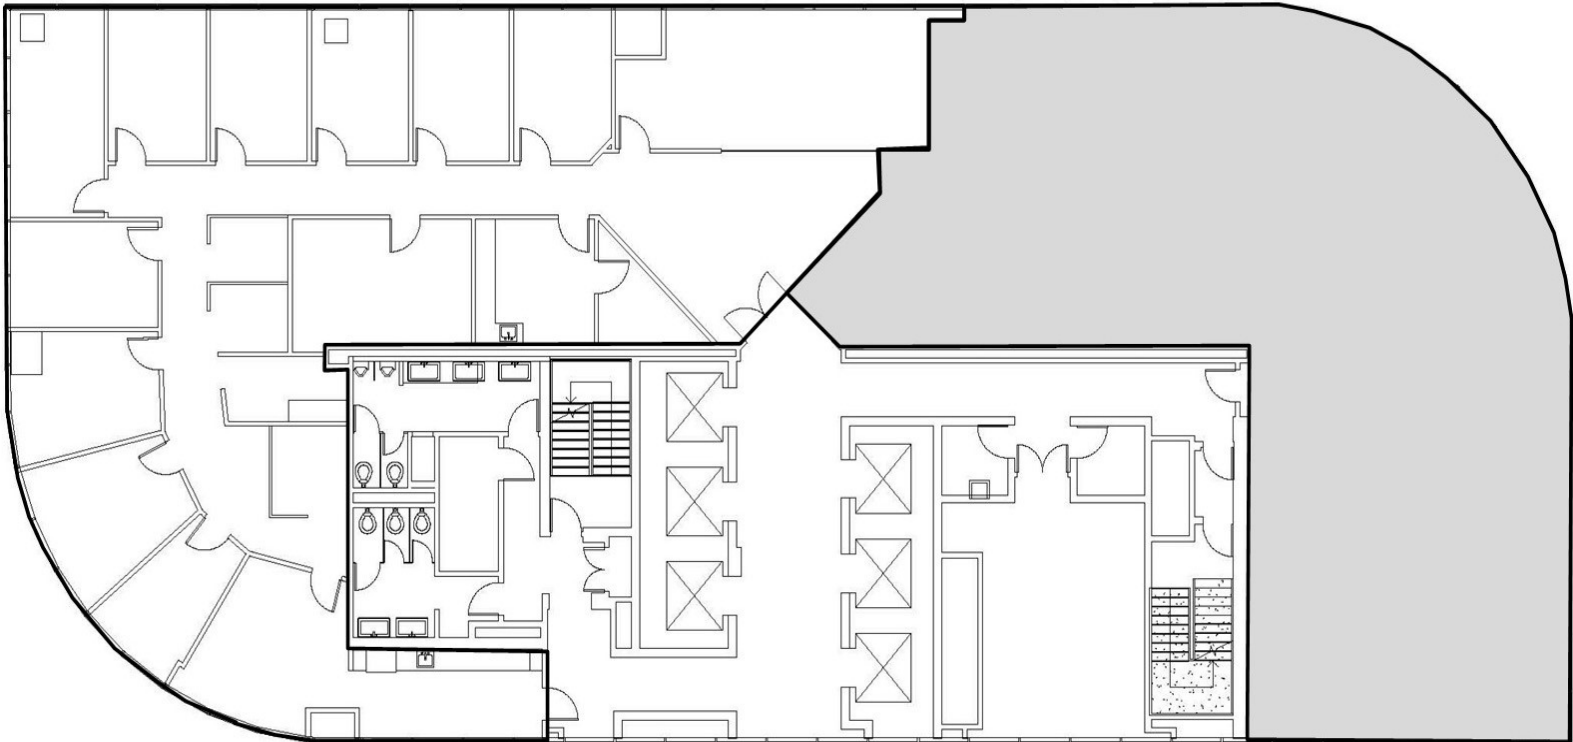

Broward Financial Centre

500 East Broward Boulevard, Fort Lauderdale, FL 33301

Suite 2100 - 4,845 SF

FOR LEASING INFORMATION:

Timothy J. Talbot | ttalbot@comreal.com

Andrew Ackerman | aackerman@comreal.com