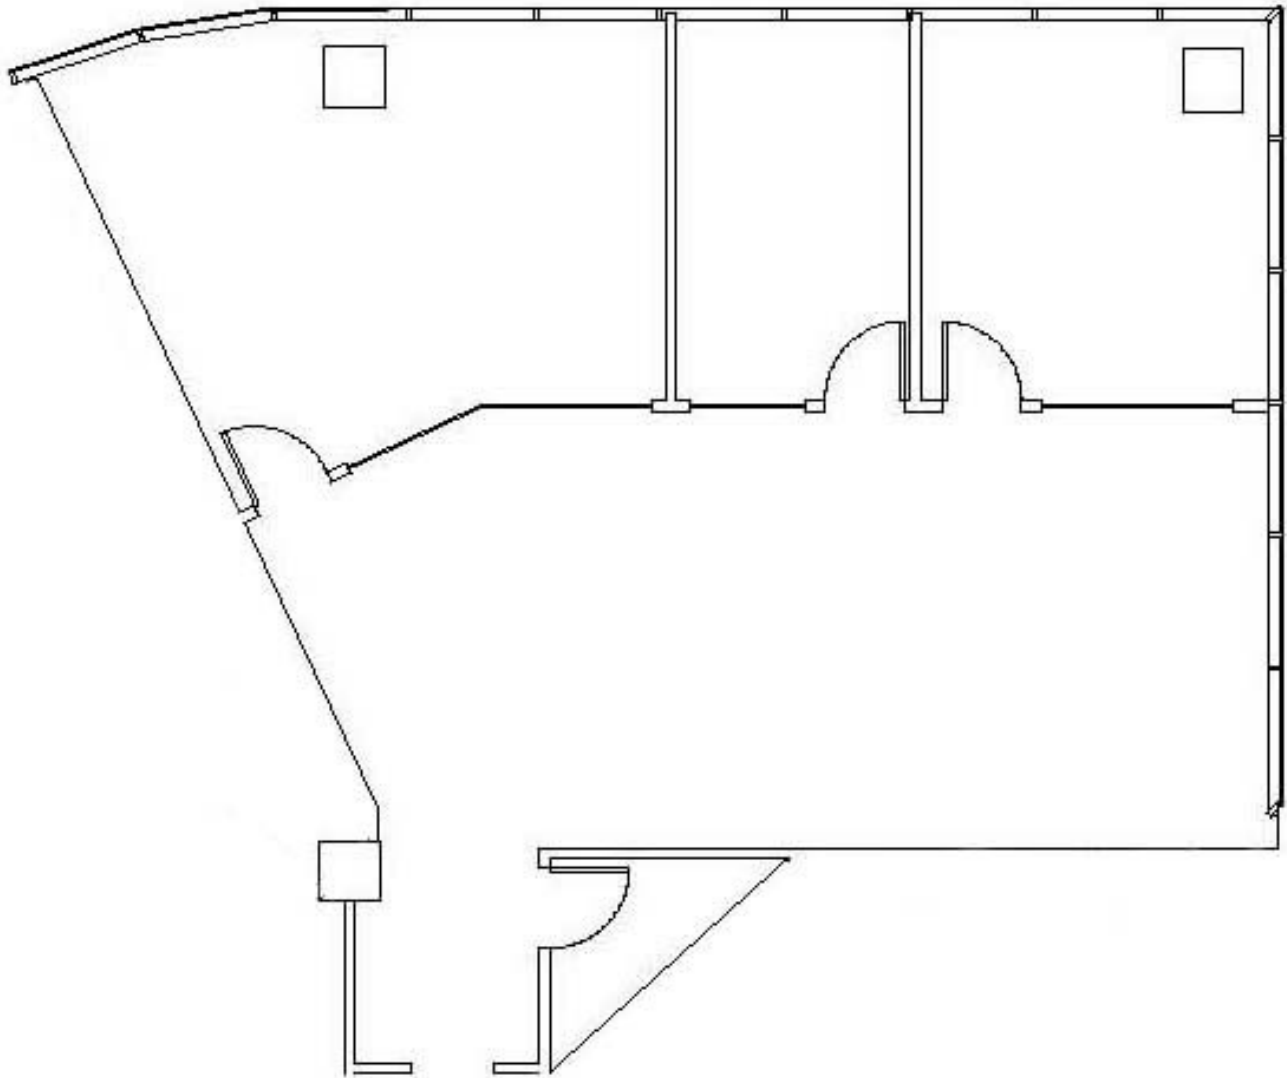

Broward Financial Centre

500 East Broward Boulevard, Fort Lauderdale, FL 33301

Suite 1870 - 1,911 SF

FOR LEASING INFORMATION:

Timothy J. Talbot | ttalbot@comreal.com

Andrew Ackerman | aackerman@comreal.com