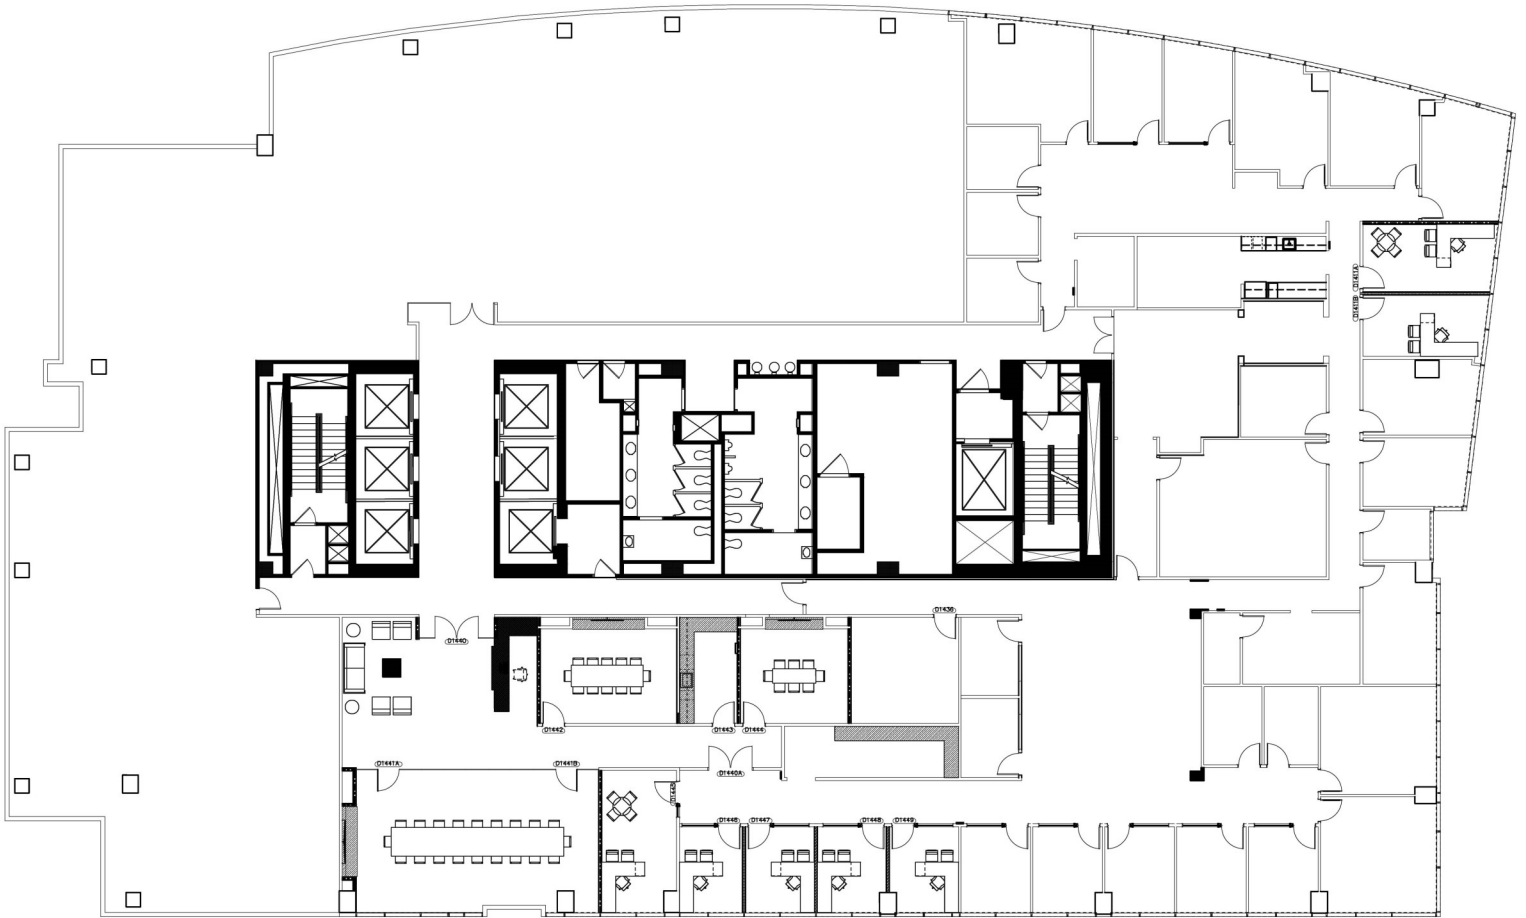

# Las Olas Centre II

350 East Las Olas Boulevard, Fort Lauderdale, FL 33301

**Suite 1420 -13,801 SF**

**As Built**

[VTS Market Listing](#)

FOR LEASING INFORMATION:

Timothy J. Talbot | [ttalbot@comreal.com](mailto:ttalbot@comreal.com)