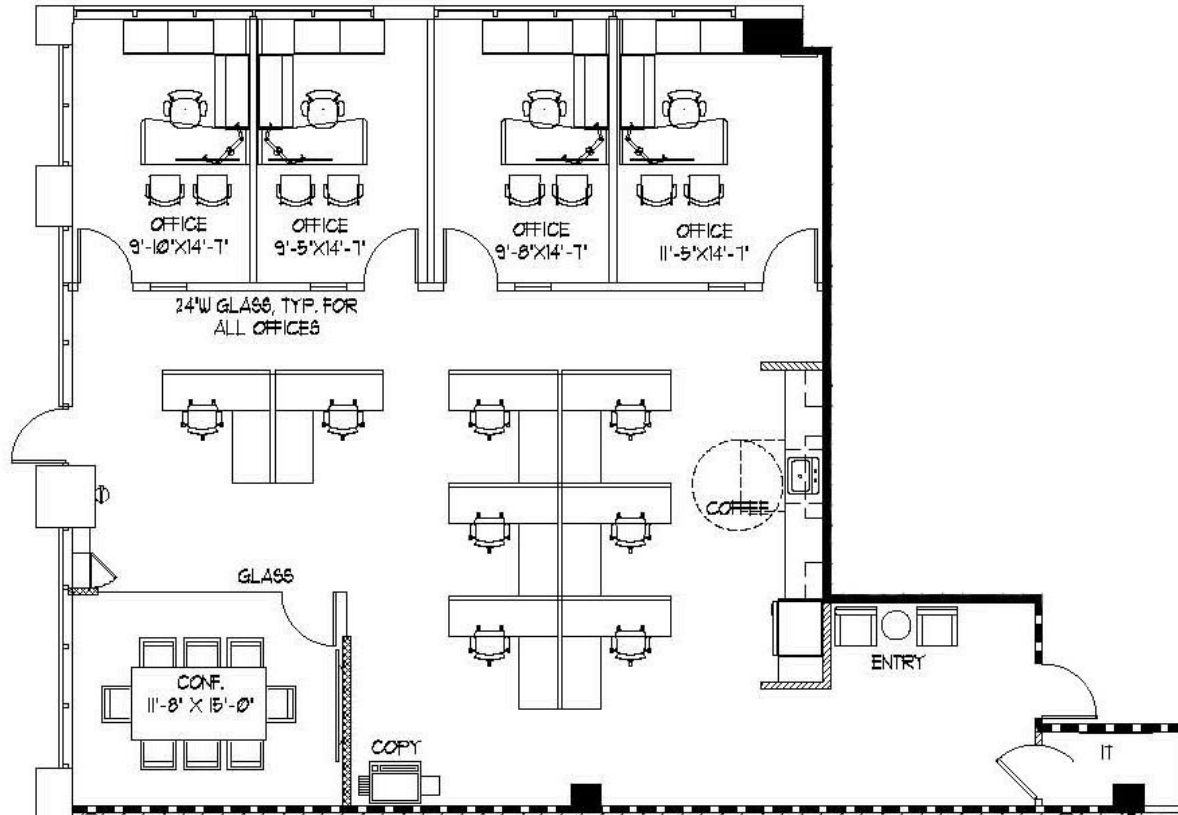

Commercial Place II

SUITE 135 - 2,455 R.S.F

FLOOR LEGEND

COMMERCIAL PLACE I
3250 W. COMMERCIAL BLVD., FORT LAUDERDALE, FL 33309

For leasing information, please contact:

Sandra Andersen
954.385.0000
sandersen@comreal.com