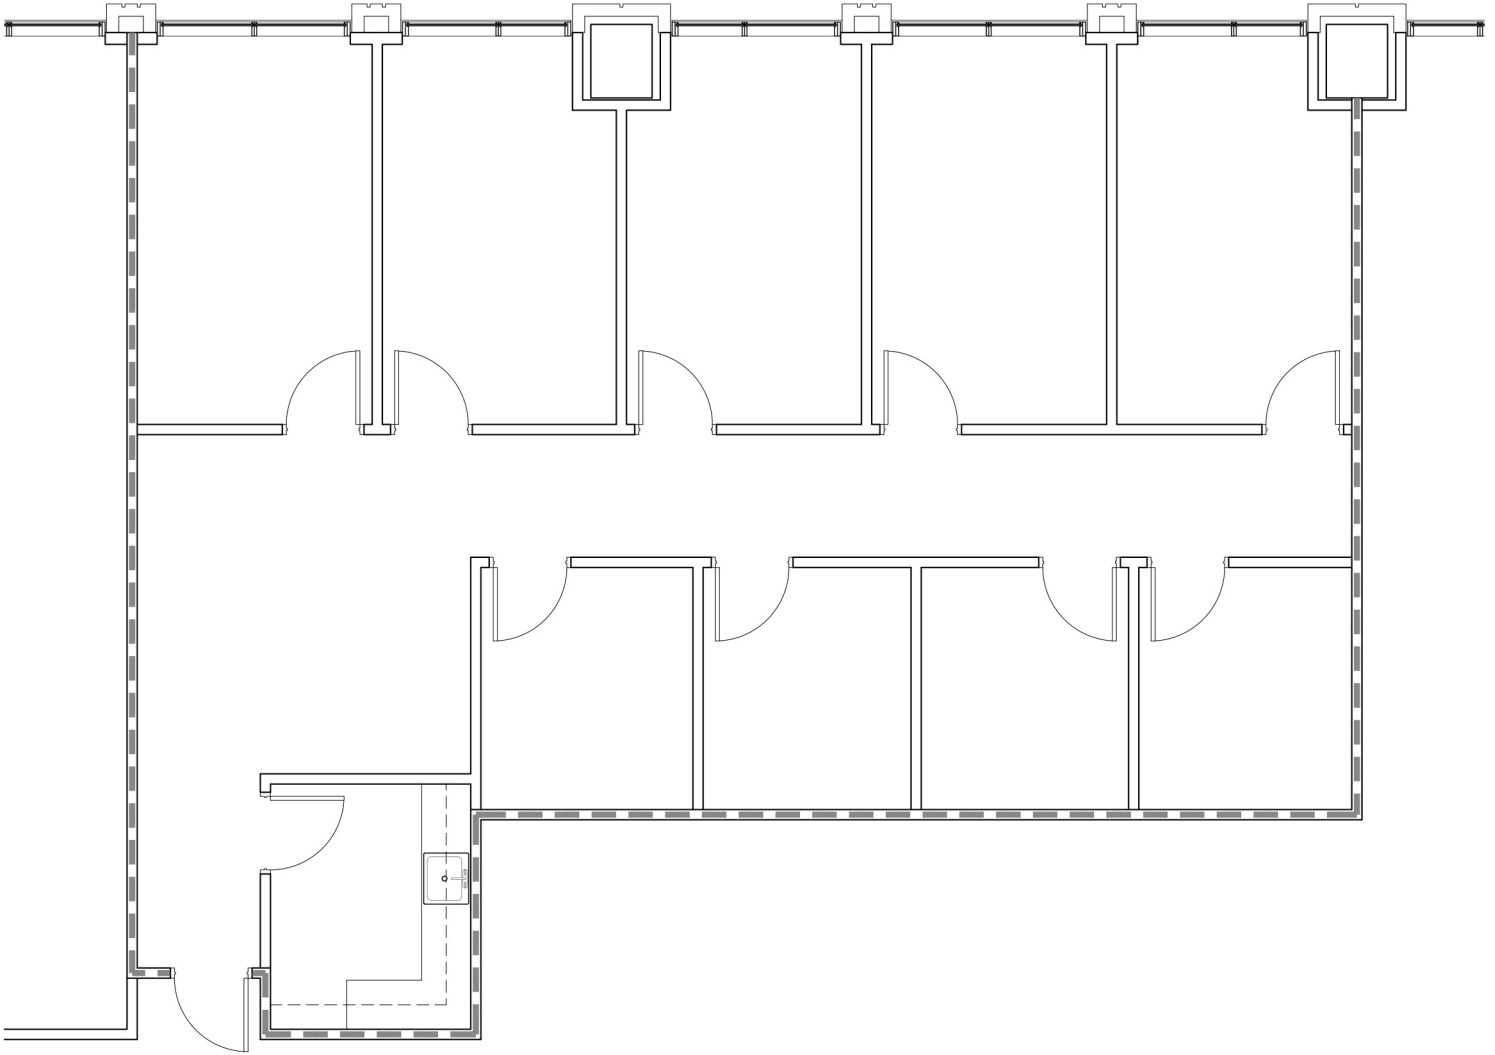

# Bank of America Plaza at Las Olas City Centre

401 East Las Olas Fort Lauderdale, FL 33301

**Suite 1260 - 2,009 SF**

[VTS Market Listing](#)

FOR LEASING INFORMATION:

Timothy J. Talbot | [ttalbot@comreal.com](mailto:ttalbot@comreal.com)