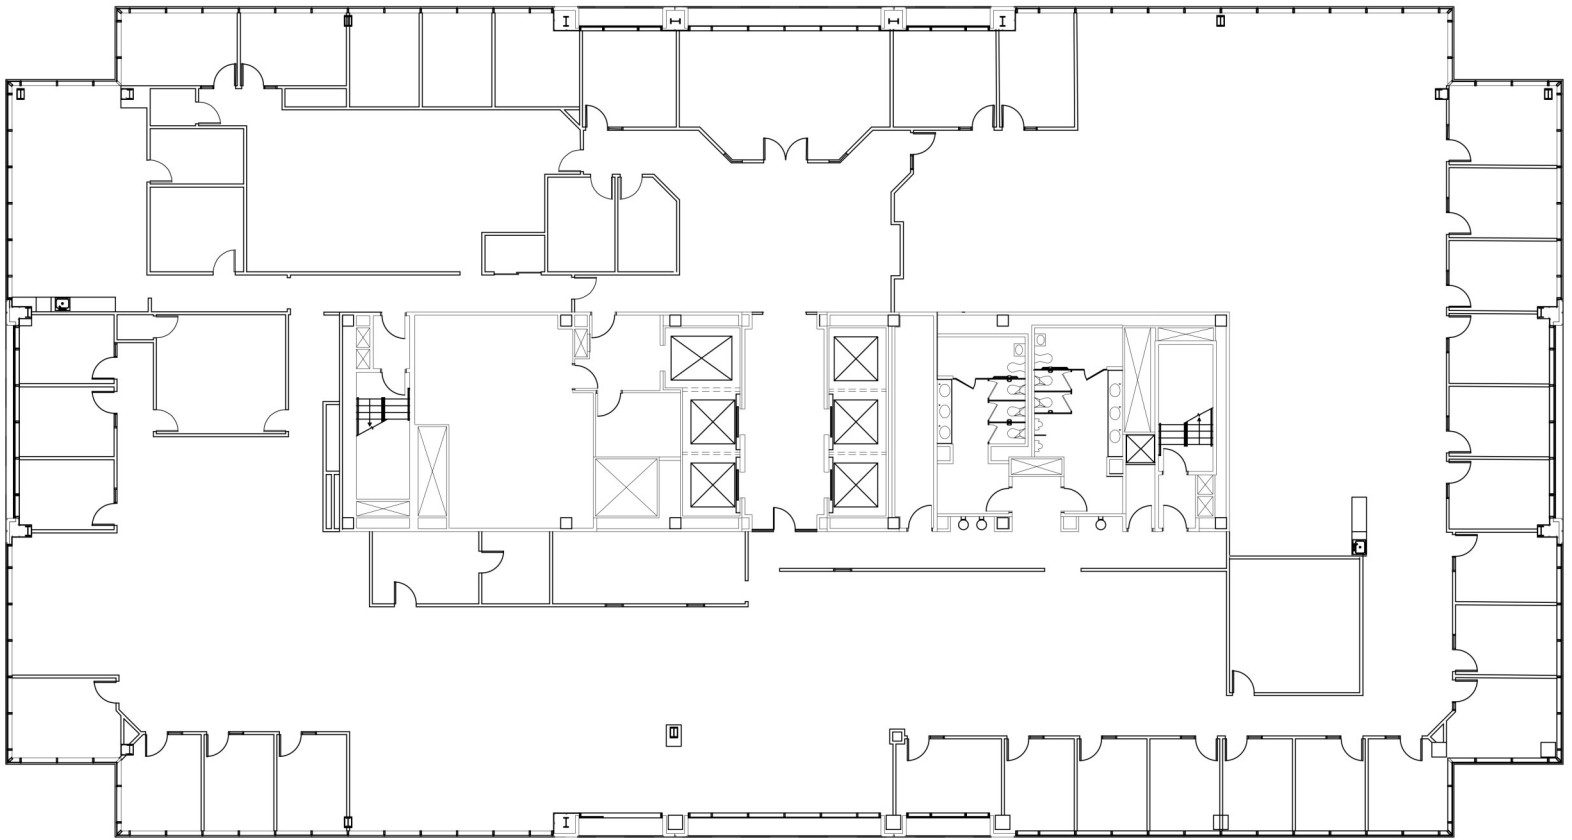

Las Olas Centre I

450 East Las Olas Boulevard Fort Lauderdale, FL 33301

9th Floor - 22,353 RSF

FOR LEASING INFORMATION:

Timothy J. Talbot | ttalbot@comreal.com

954.385.0000