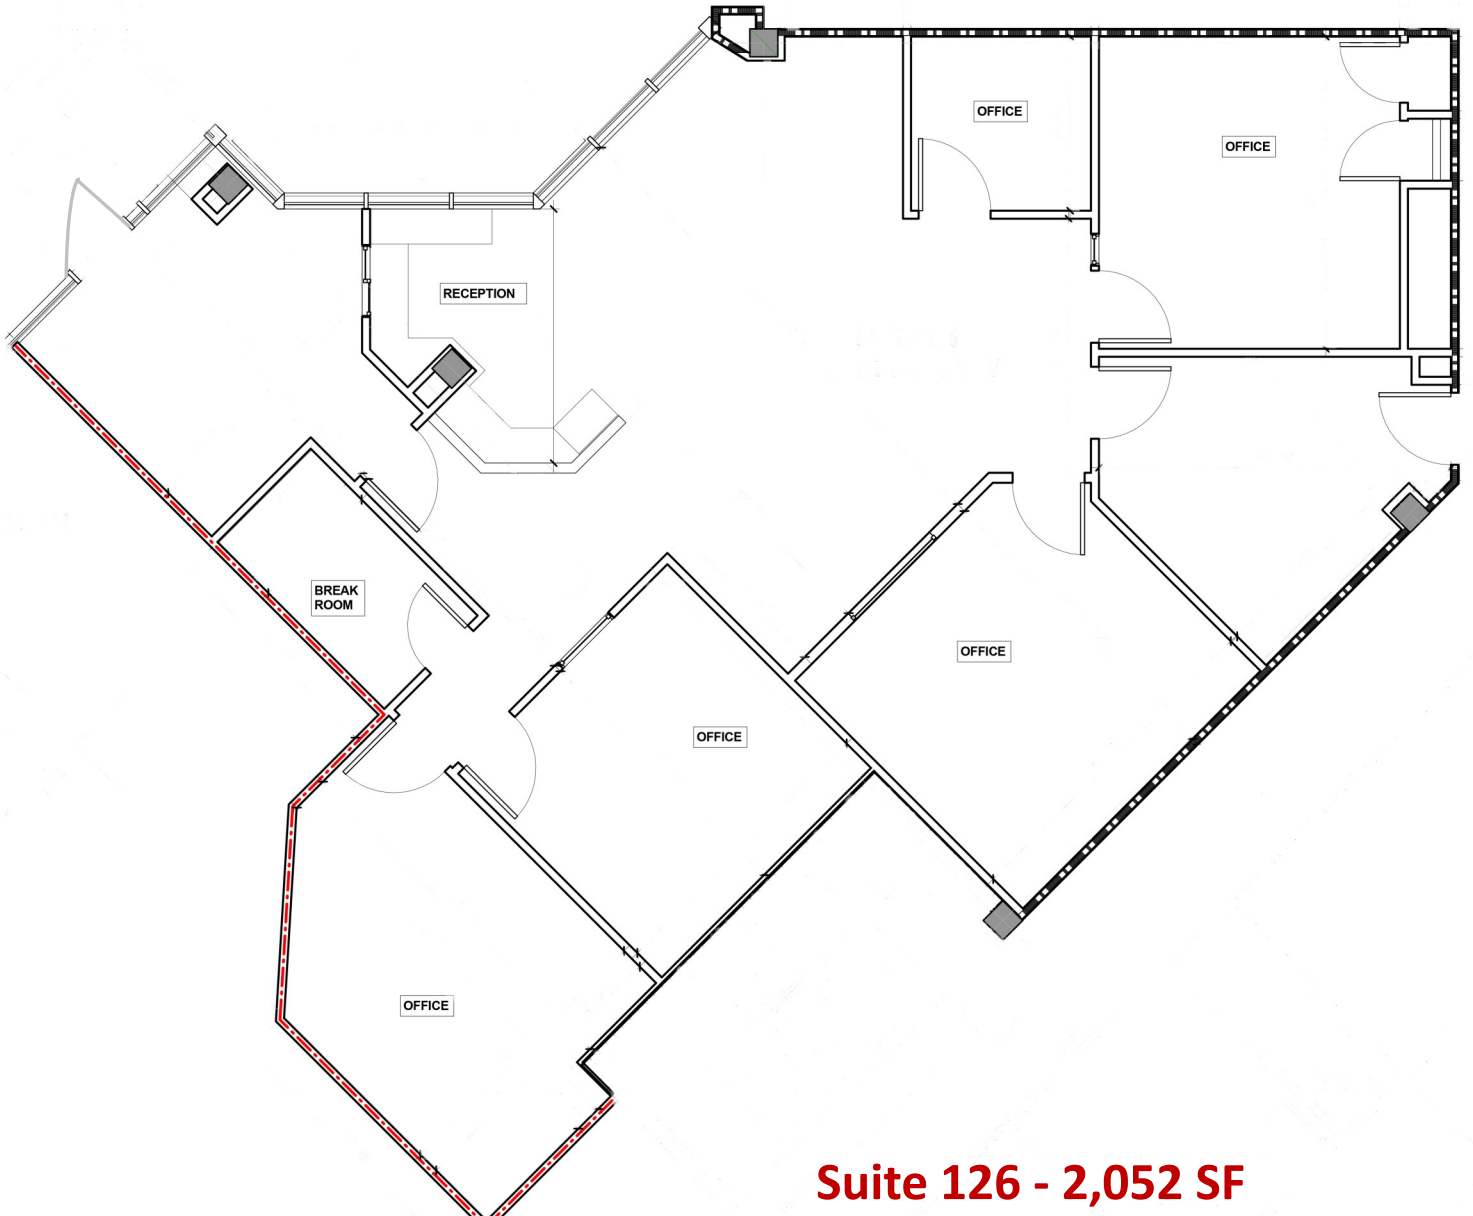

# Bank of America Plaza

1776 North Pine Island Road Plantation, FL 33322

**Suite 126 - 2,052 SF**

**As Built**

FOR LEASING INFORMATION:

Andrew Ackerman | [aackerman@comreal.com](mailto:aackerman@comreal.com)

# Bank of America Plaza

1776 North Pine Island Road Plantation, FL 33322

**Suite 126 - 2,052 SF**

**Medical Spec Plan**

FOR LEASING INFORMATION:

Andrew Ackerman | [aackerman@comreal.com](mailto:aackerman@comreal.com)