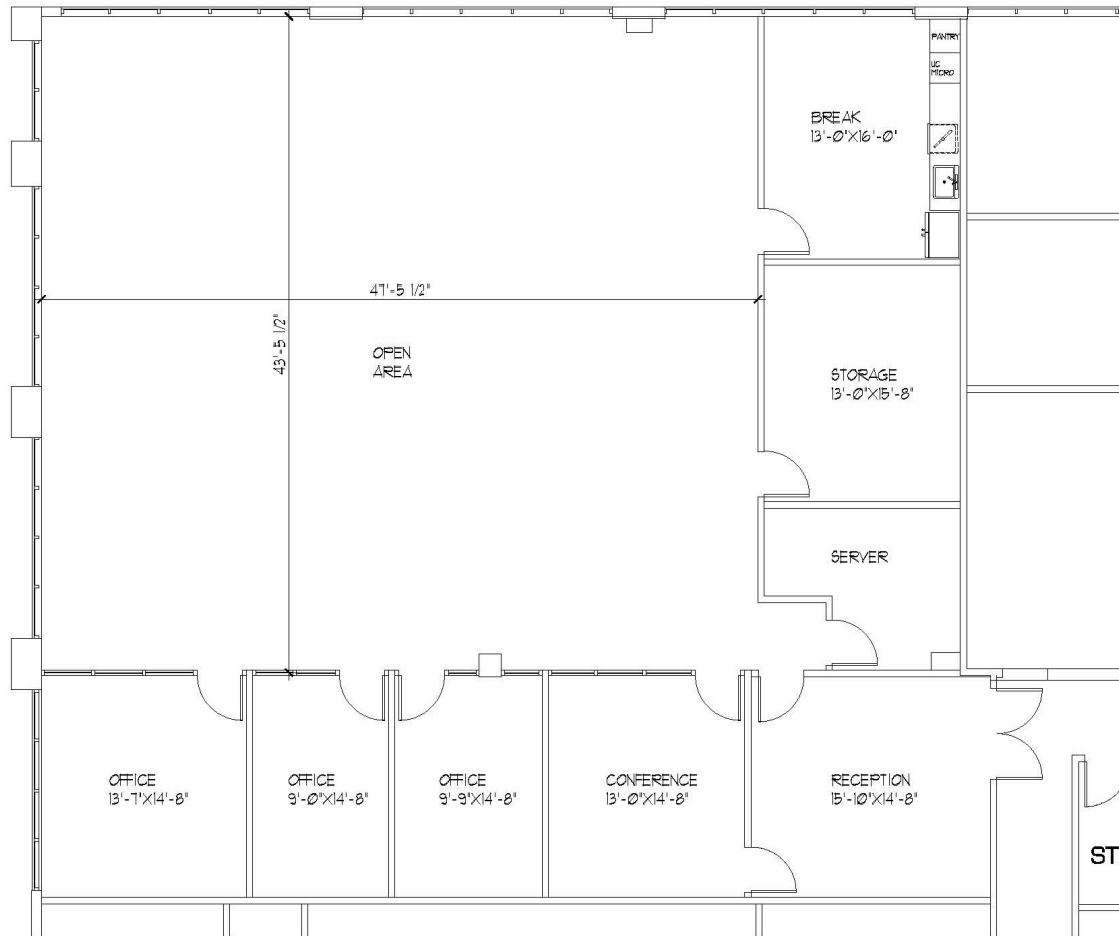

Commercial Place II

SUITE 300 - 4,242 R.S.F (As Built)

FLOOR LEGEND

For leasing information, please contact:

Sandra Andersen
954.385.0000
sandersen@comreal.com

COMMERCIAL PLACE II
3250 W. COMMERCIAL BLVD., FORT LAUDERDALE, FL 33309