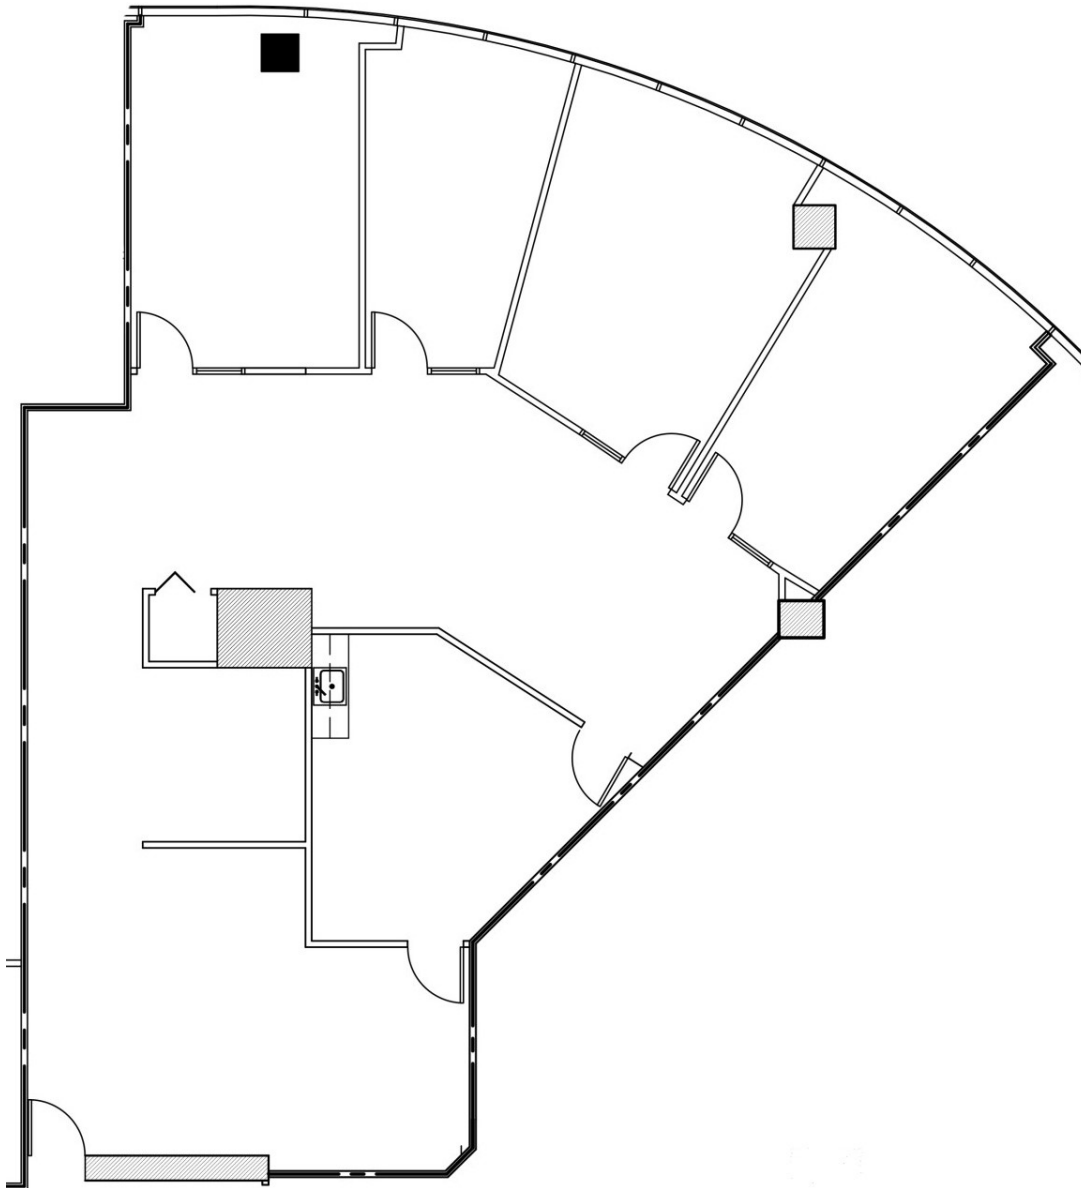

Broward Financial Centre

500 East Broward Boulevard, Fort Lauderdale, FL 33301

Suite 830 - 2,691 SF

FOR LEASING INFORMATION:

Timothy J. Talbot | ttalbot@comreal.com

Andrew Ackerman | aackerman@comreal.com

954.385.0000