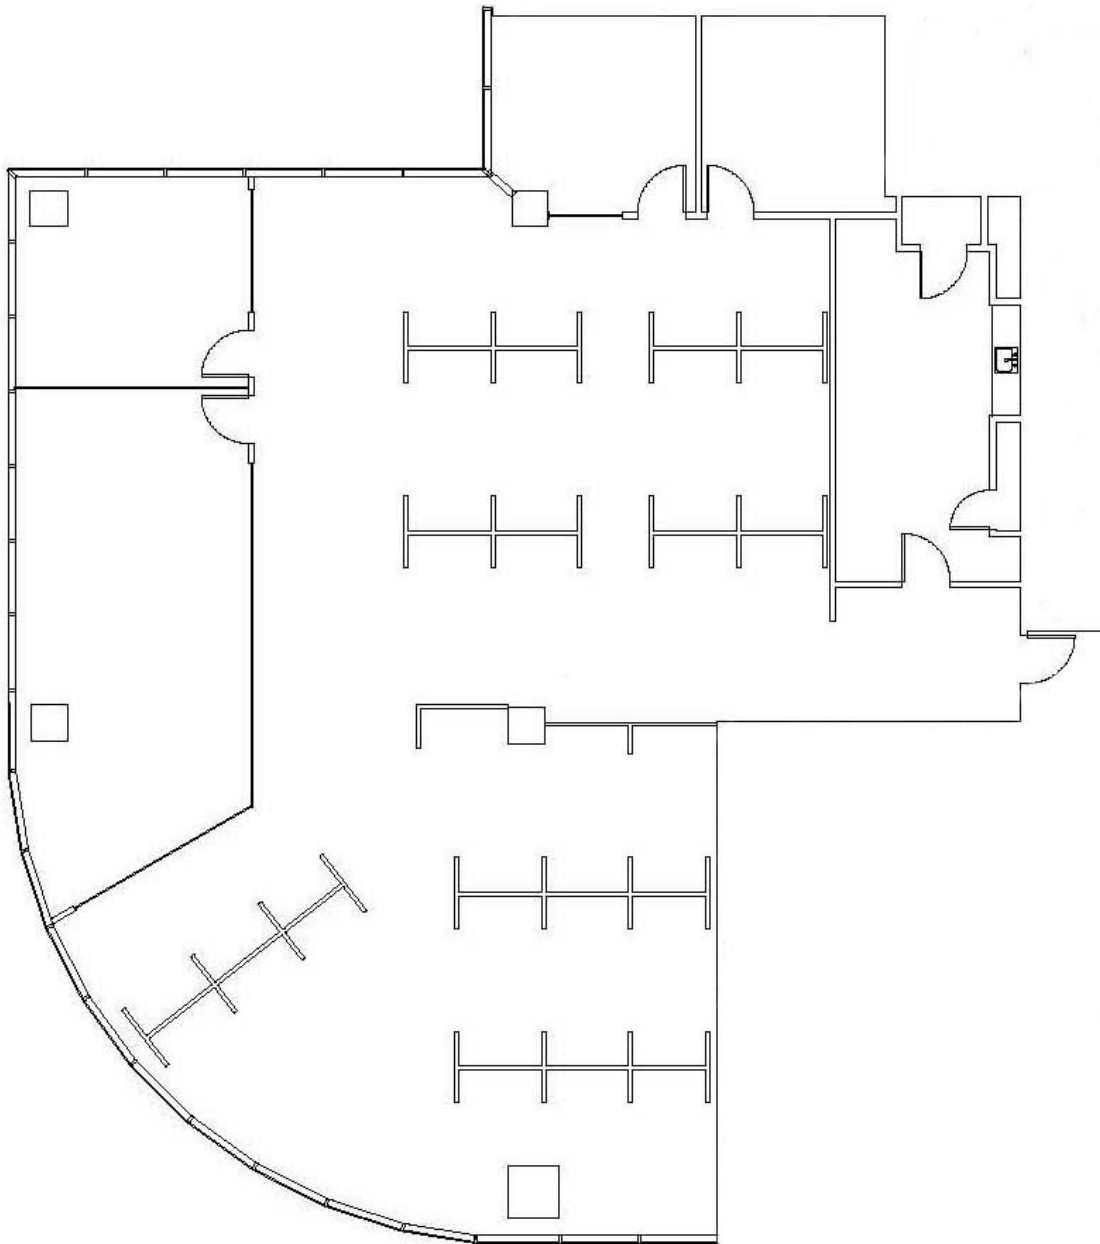

Broward Financial Centre

500 East Broward Boulevard, Fort Lauderdale, FL 33301

Suite 1630 - 4,176 SF

FOR LEASING INFORMATION:

Timothy J. Talbot | ttalbot@comreal.com

Andrew Ackerman | aackerman@comreal.com