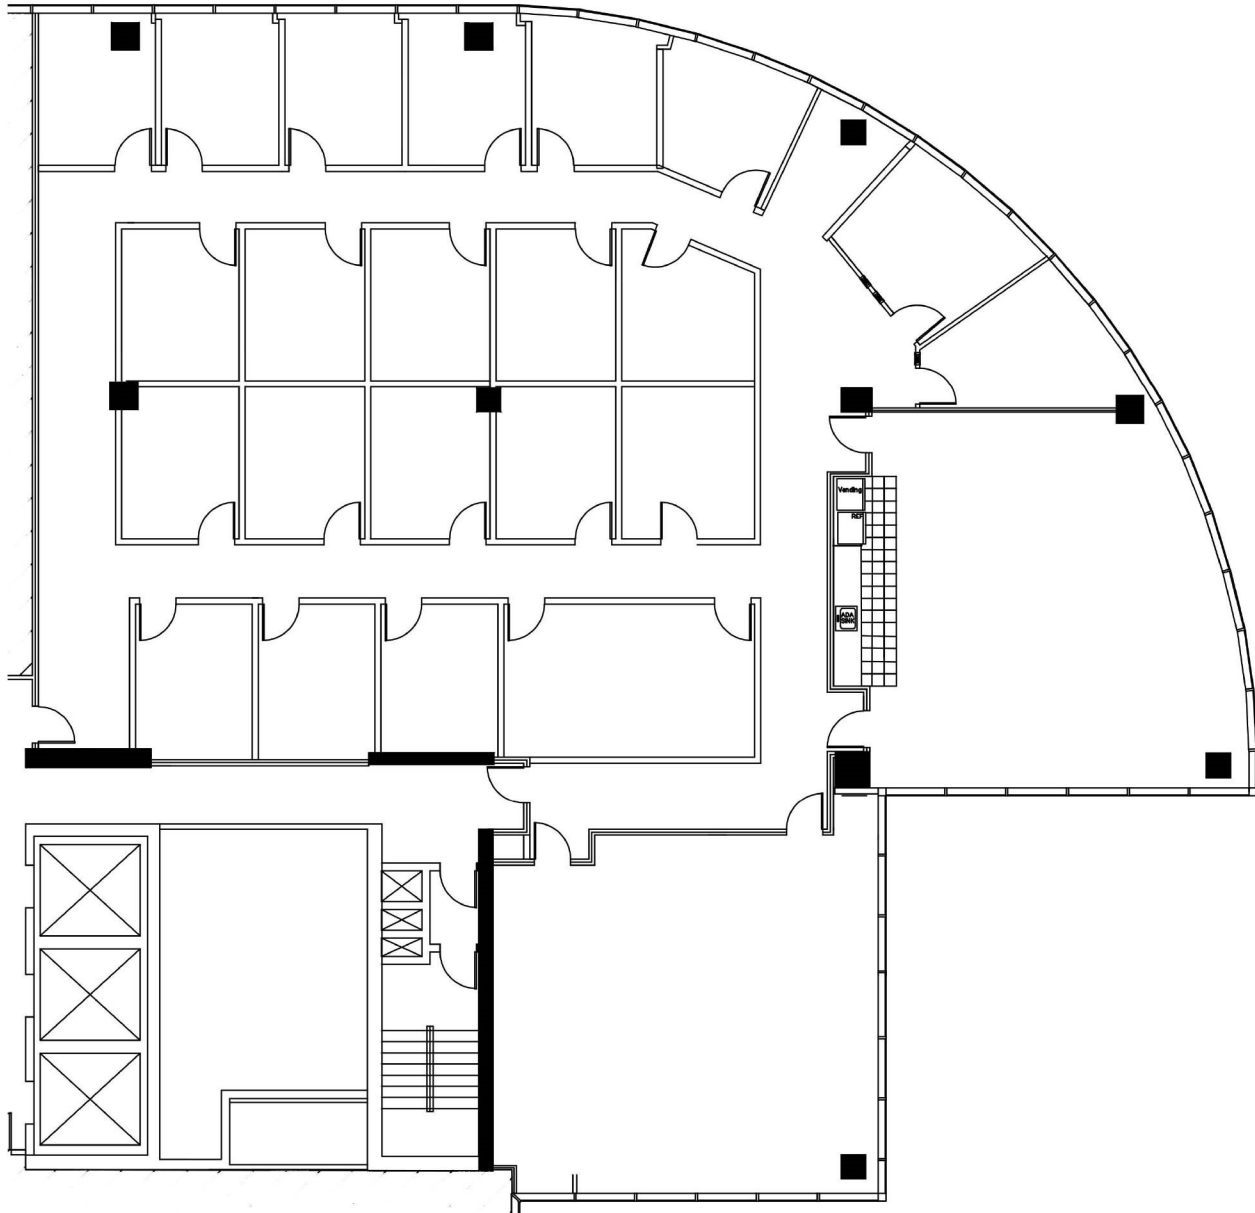

Broward Financial Centre

500 East Broward Boulevard, Fort Lauderdale, FL 33301

Suite 1110 - 7,442 SF

FOR LEASING INFORMATION:

Timothy J. Talbot | ttalbot@comreal.com

Andrew Ackerman | aackerman@comreal.com