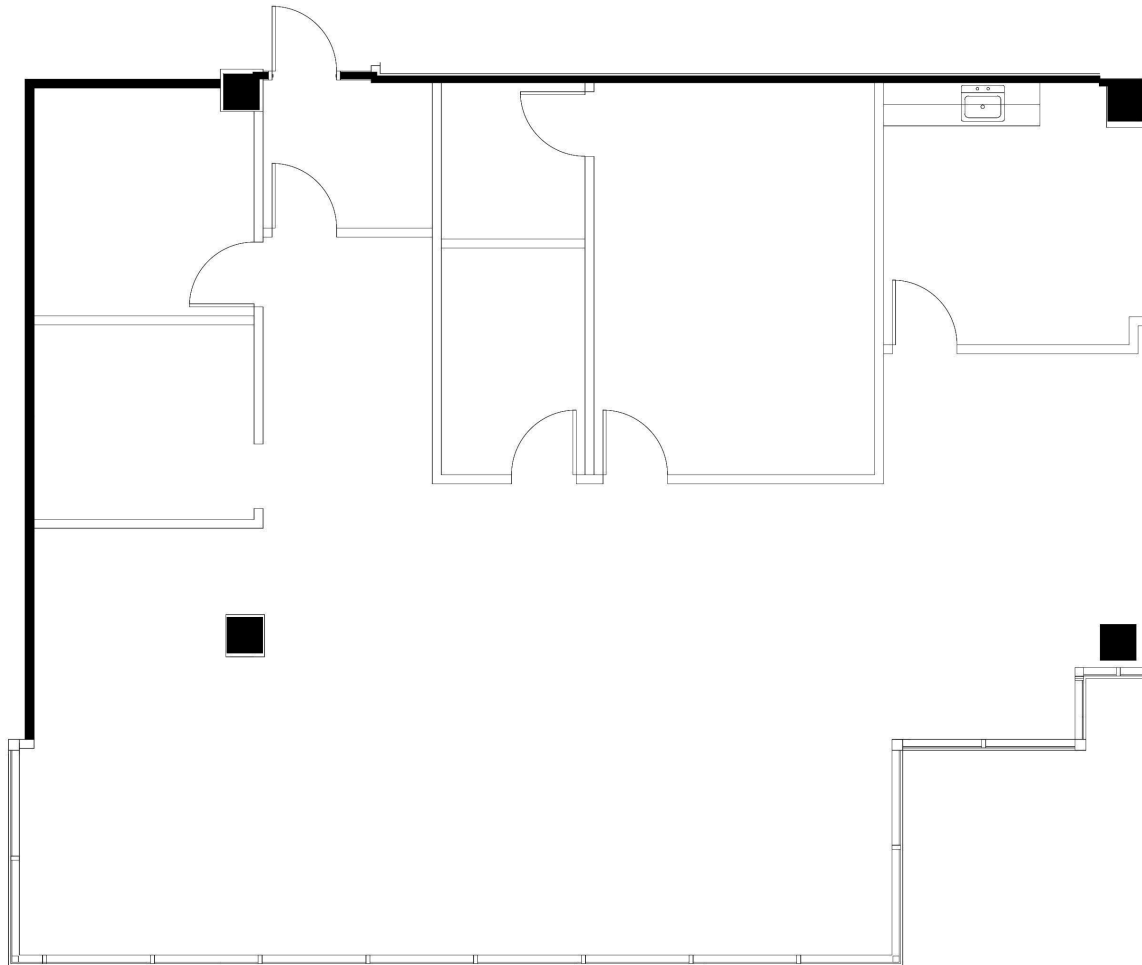

Lakeside Office Center

Suite 225 - 2,502 R.S.F

FLOOR LEGEND

LAKESIDE OFFICE CENTER
600 NORTH PINE ISLAND ROAD, PLANTATION, FL 33324

For leasing information, please contact:
Sandra Andersen
954.385.0000
sandersen@comreal.com