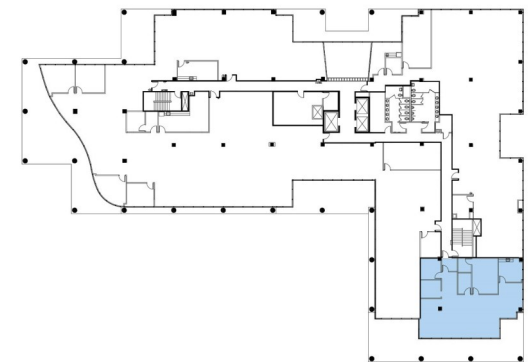

Lakeside Office Center

Suite 225 - 2,502 R.S.F

FLOOR LEGEND

LAKESIDE OFFICE CENTER
600 NORTH PINE ISLAND ROAD, PLANTATION, FL 33324

For leasing information, please contact:
Sandra Andersen
954.385.0000
sandersen@comreal.com