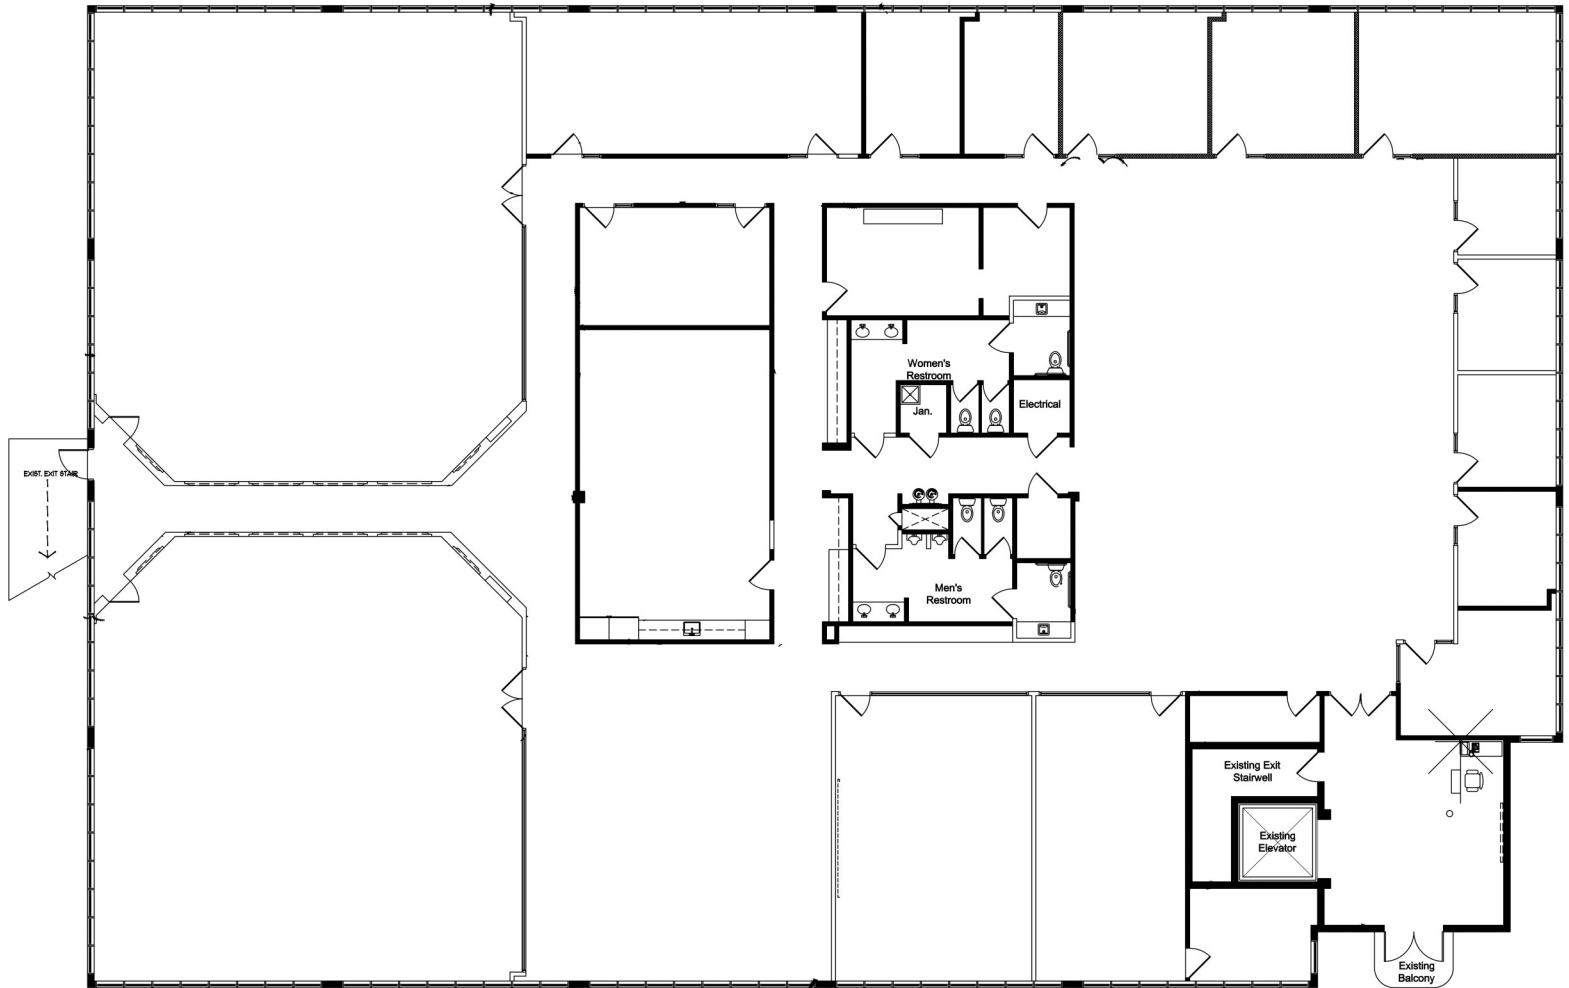

# Atrium Office Park

851-865 SW 78th Avenue, Plantation FL 33324

**Suite B 200 - 15,000 SF**

FOR LEASING INFORMATION:

Timothy J. Talbot | [ttalbot@comreal.com](mailto:ttalbot@comreal.com)

Andrew Ackerman | [aackerman@comreal.com](mailto:aackerman@comreal.com)