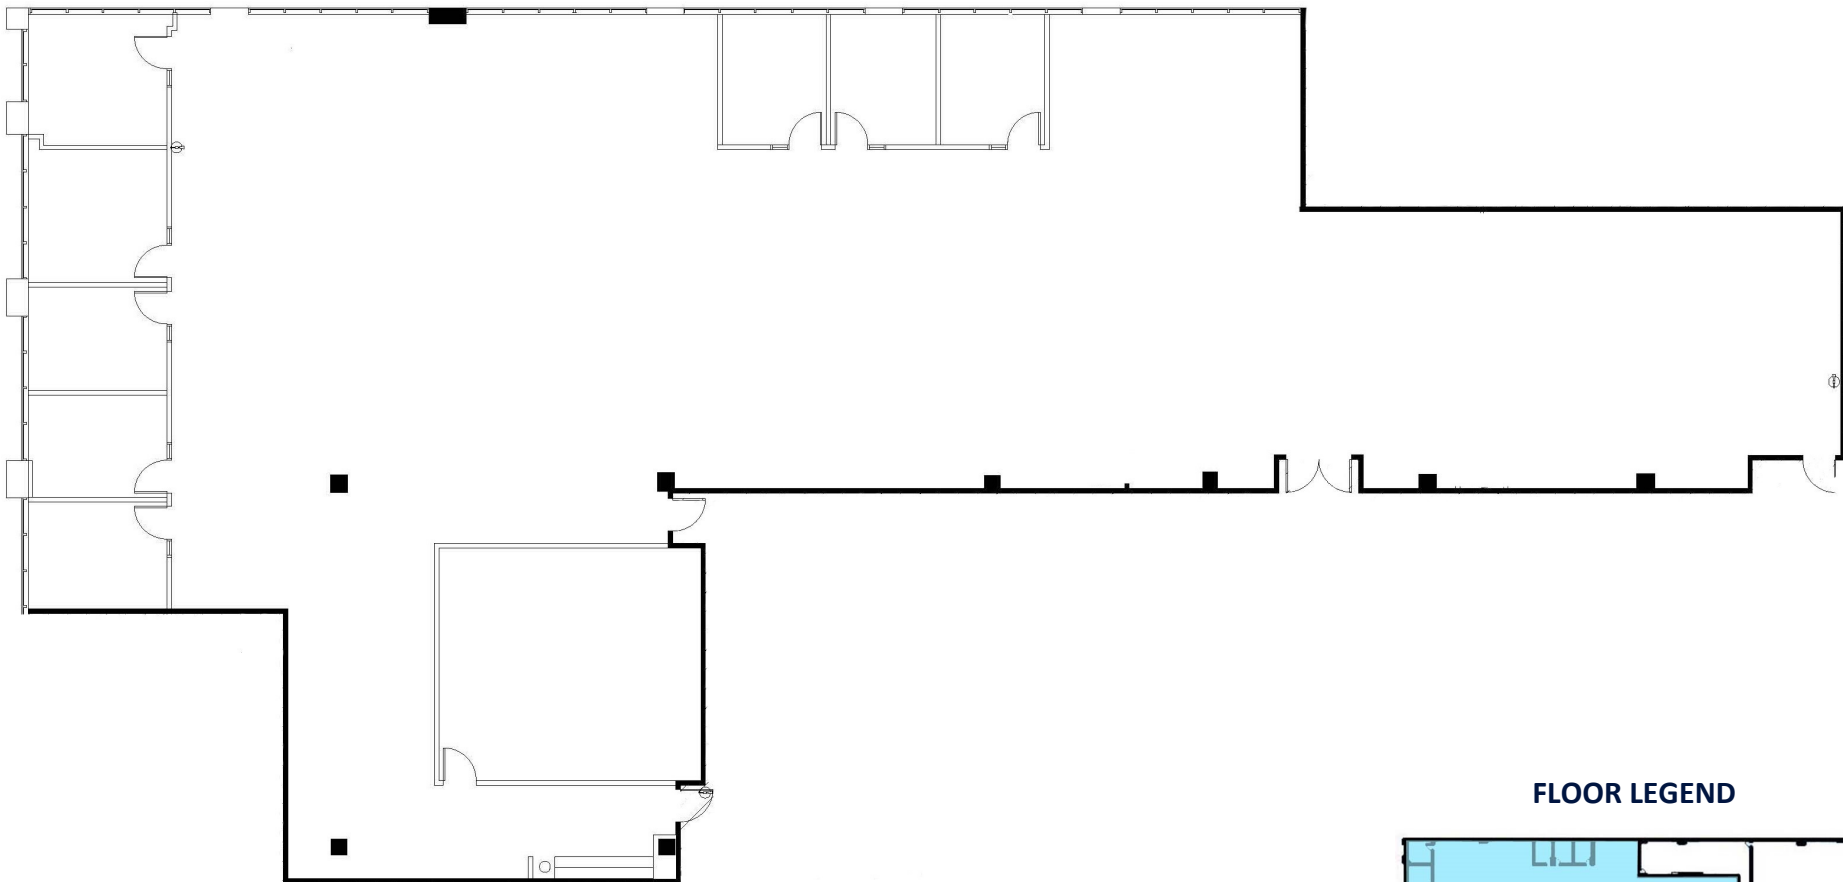

Commercial Place II

SUITE 220 - 9,719 R.S.F

FLOOR LEGEND

COMMERCIAL PLACE I
3250 W. COMMERCIAL BLVD., FORT LAUDERDALE, FL 33309

For leasing information, please contact:

Sandra Andersen
954.385.0000
sandersen@comreal.com