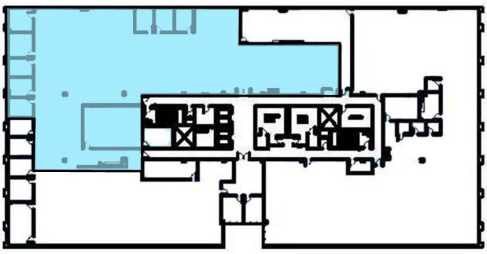

Commercial Place II

SUITE 220 - 9,719 R.S.F

FLOOR LEGEND

COMMERCIAL PLACE I
3250 W. COMMERCIAL BLVD., FORT LAUDERDALE, FL 33309

For leasing information, please contact:

Sandra Andersen
954.385.0000
sandersen@comreal.com