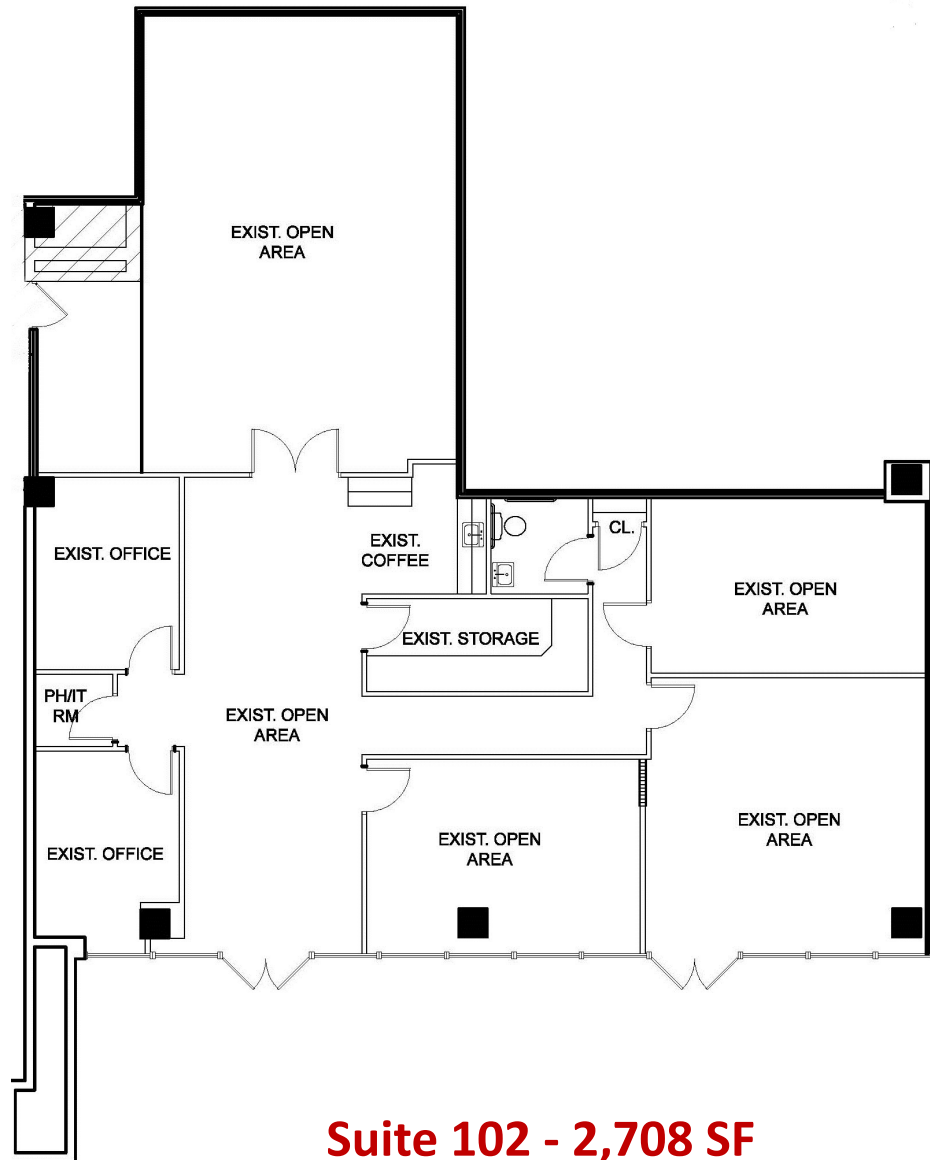

Broward Financial Centre

500 East Broward Boulevard Fort Lauderdale, FL 33394

Suite 102 - 2,708 SF

FOR LEASING INFORMATION:

Timothy J. Talbot | ttalbot@comreal.com

Andrew Ackerman | aackerman@comreal.com

954.385.0000