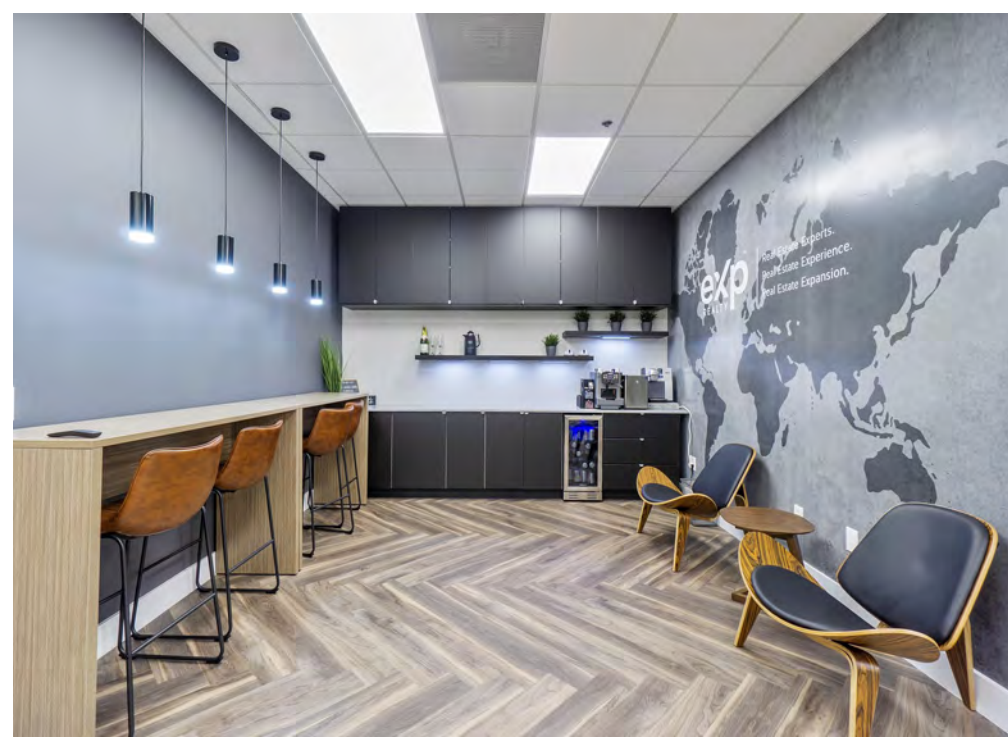

MERIDIAN
BUSINESS CAMPUS AT WESTON

Suite 124 - 2,701 SF
3265 Meridian Parkway, Weston, FL 33331

ComReal
FT. LAUDERDALE
COMMERCIAL REAL ESTATE SERVICES

For Leasing Information, Contact:

Andrew Ackerman
aackerman@comreal.com