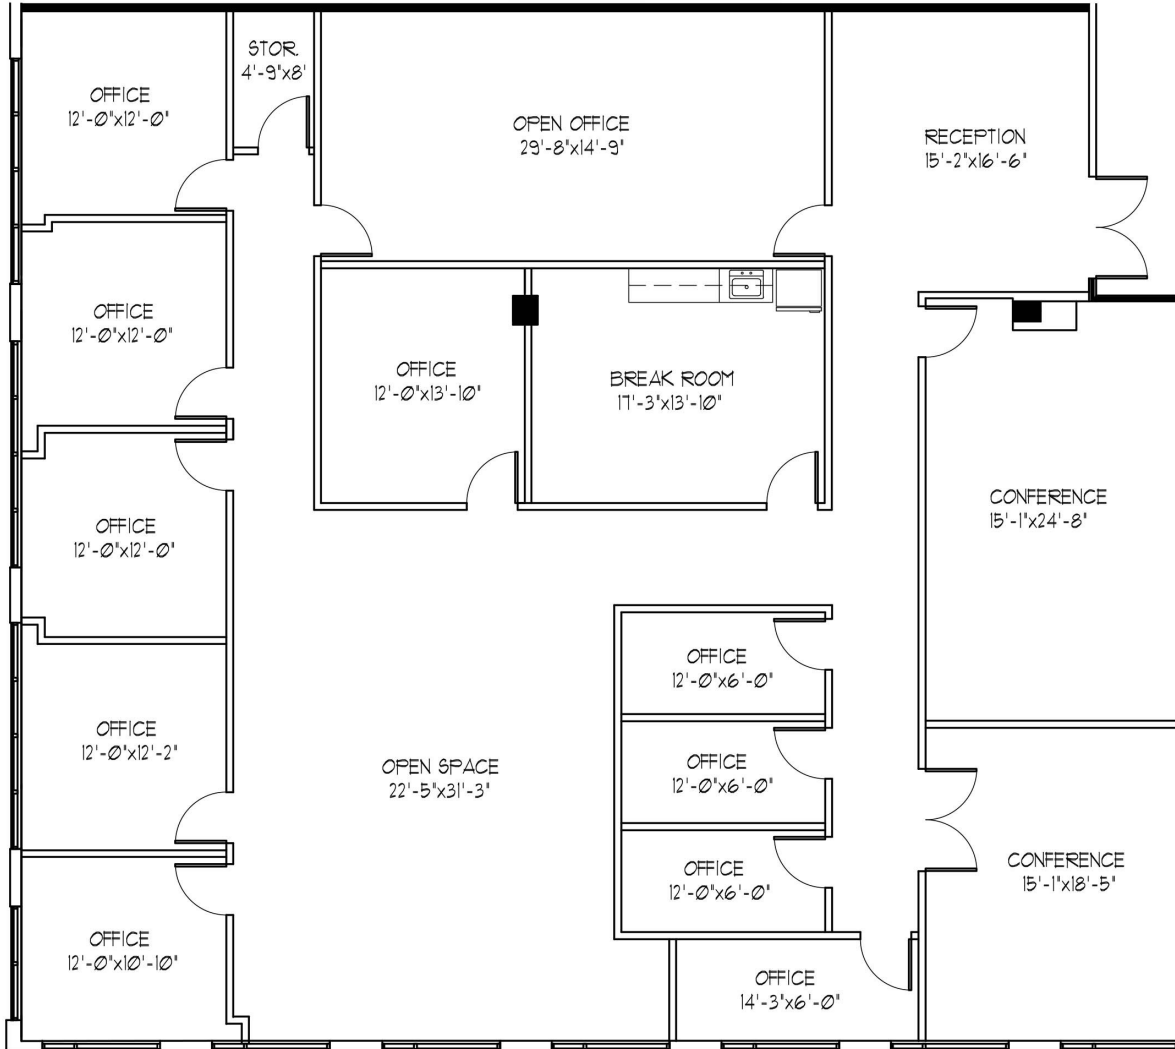

Commercial Place II

SUITE 360 - 4,815 R.S.F

FLOOR LEGEND

For leasing information, please contact:

Sandra Andersen
954.385.0000
sandersen@comreal.com

COMMERCIAL PLACE II
3250 W. COMMERCIAL BLVD., FORT LAUDERDALE, FL 33309