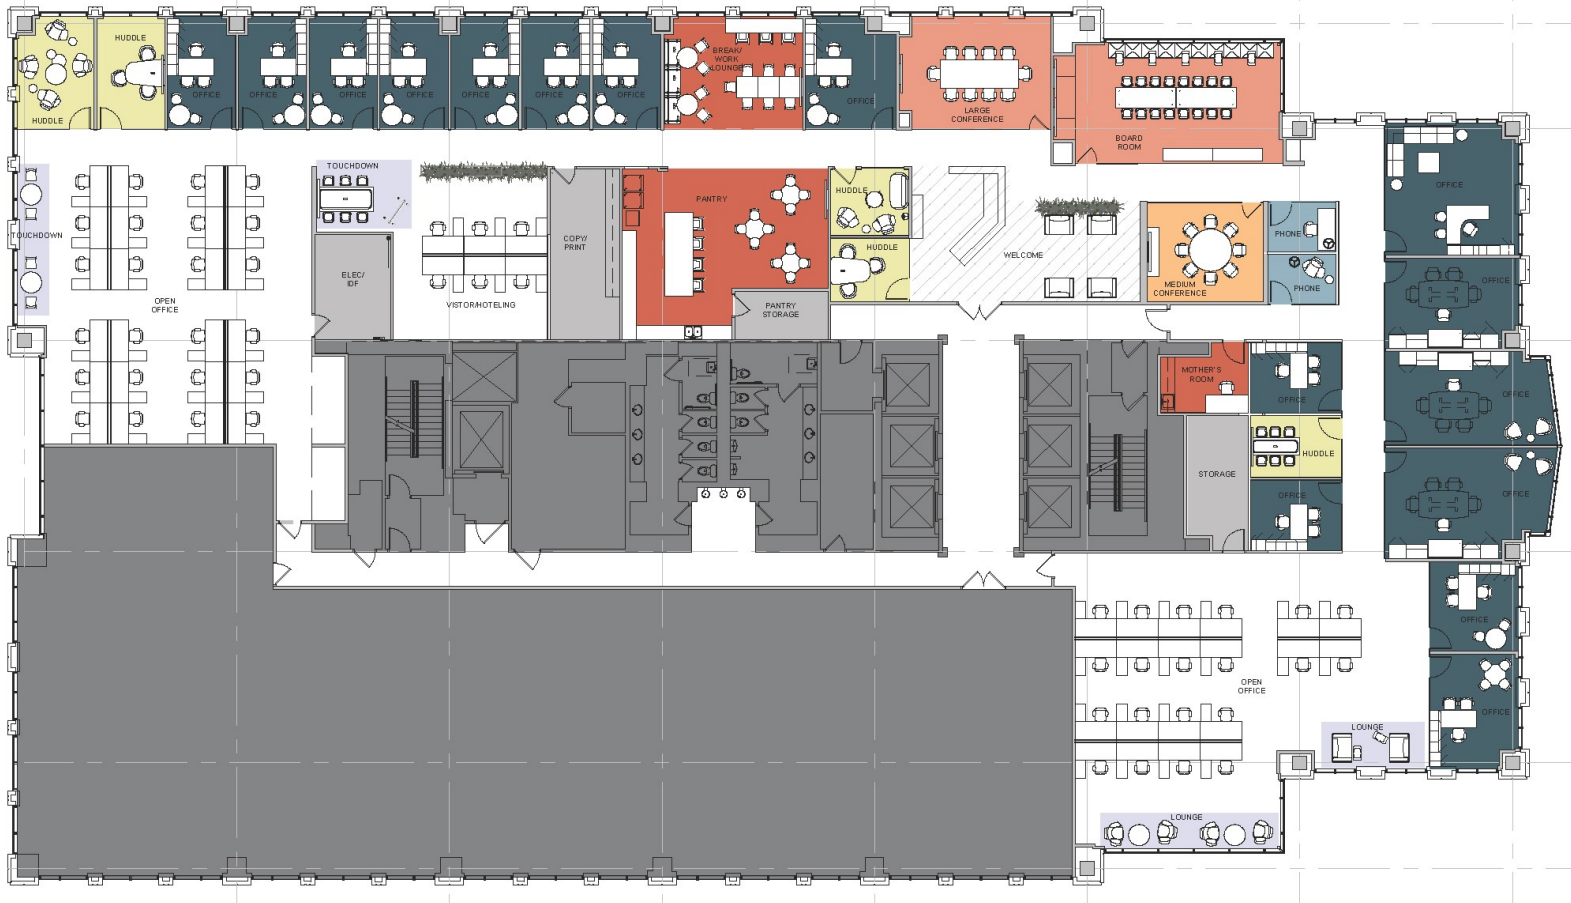

Bank of America Plaza at Las Olas City Centre

401 East Las Olas Fort Lauderdale, FL 33301

Suite 1700 - 16,331 SF

[VTS Market Listing](#)

FOR LEASING INFORMATION:

Timothy J. Talbot | ttalbot@comreal.com

Andrew Ackerman | aackerman@comreal.com

954.385.0000

Bank of America Plaza at Las Olas City Centre

401 East Las Olas Fort Lauderdale, FL 33301

Suite 1700 - 16,331 SF

Spec Plan

[VTS Market Listing](#)

FOR LEASING INFORMATION:

Timothy J. Talbot | ttalbot@comreal.com